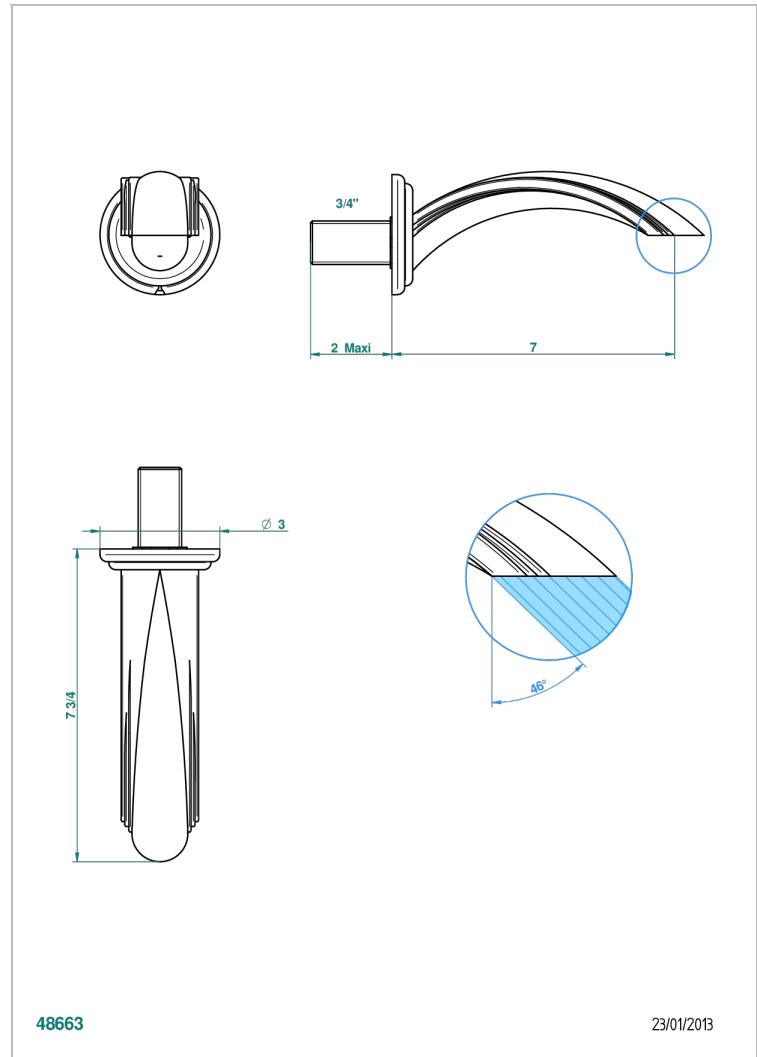

CHEVERNY MALACHITE

A1S-43GB

Basin wall spout 3/4 no T junction

THG[®]
PARIS

48663

23/01/2013

CHARACTERISTIC

- Cheverny Malachite
- Basin wall spout 3/4 no T junction

AVAILABLE FINITIONS

Antique nickel - H28
Black ceram - D30
Blush PVD - H62
Brass color PVD - H49
Brown bronze color PVD - F33
Gold color PVD - H52

Graphite PVD - H64
Matt Umber PVD - H67
Matt blush PVD - H60
Matt brass color PVD - H50
Matt brown bronze color PVD - F34
Matt chrome - C02