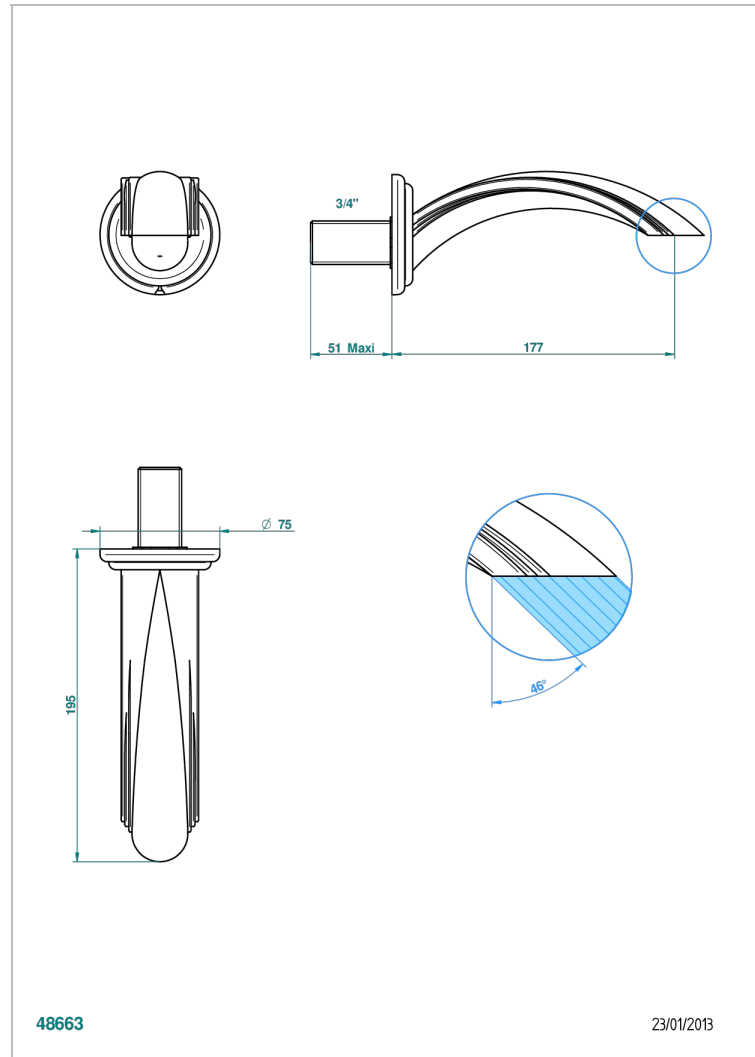

CHEVERNY MALACHITE

A1S-43GB

Basin wall spout 3/4 no T junction

THG[®]
PARIS

CHARACTERISTIC

- Cheverny Malachite
- Basin wall spout 3/4 no T junction

AVAILABLE FINITIONS

Antique nickel - H28
Black ceram - D30
Blush PVD - H62
Brass color PVD - H49
Brown bronze color PVD - F33
Gold color PVD - H52