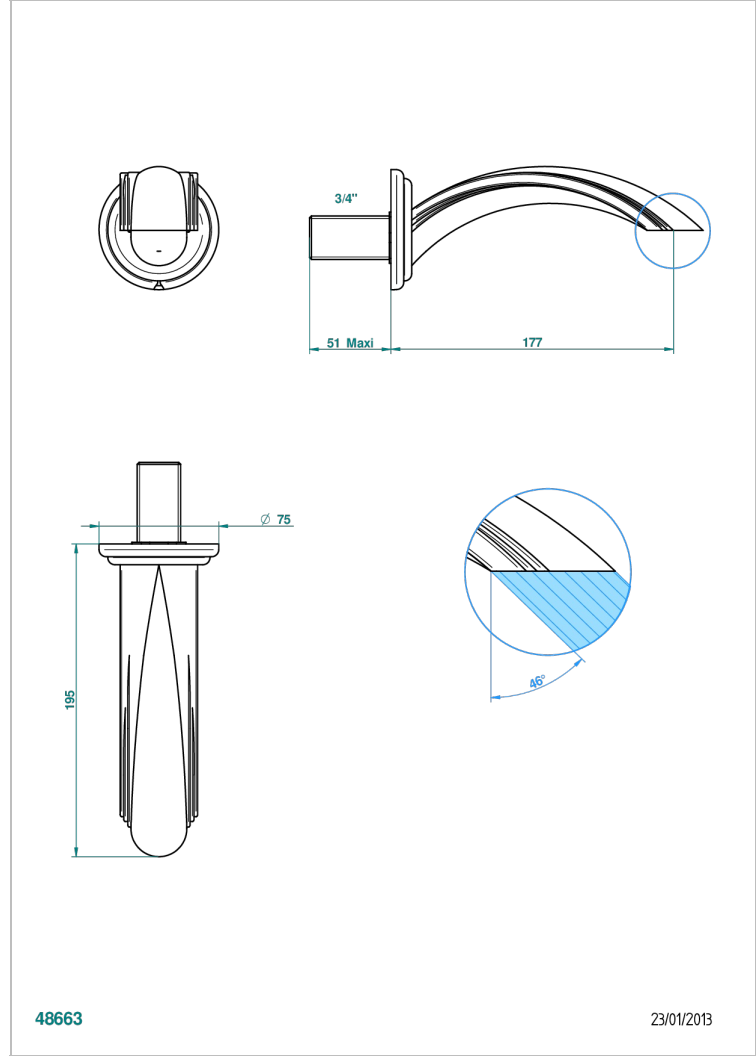

# CHEVERNY, MALACHIT

A1S-43GB

Basin wall spout 3/4 no T junction

THG<sup>®</sup>  
PARIS

48663

23/01/2013

## EIGENSCHAFTEN

- Cheverny, Malachit
- Basin wall spout 3/4 no T junction

## VERFÜGBARE OBERFLÄCHEN

Altnickel - H28  
Blassgold - F30  
Blassgold matt unlackiert - F31  
Chrom - A02  
Chrom / gold - G02  
Chrom matt - C02

Gold - F01  
Gold matt - F07  
Mattschwarz keramik - D30  
Nickel matt - C01  
Pvd blush - H62  
Pvd blush matt - H60