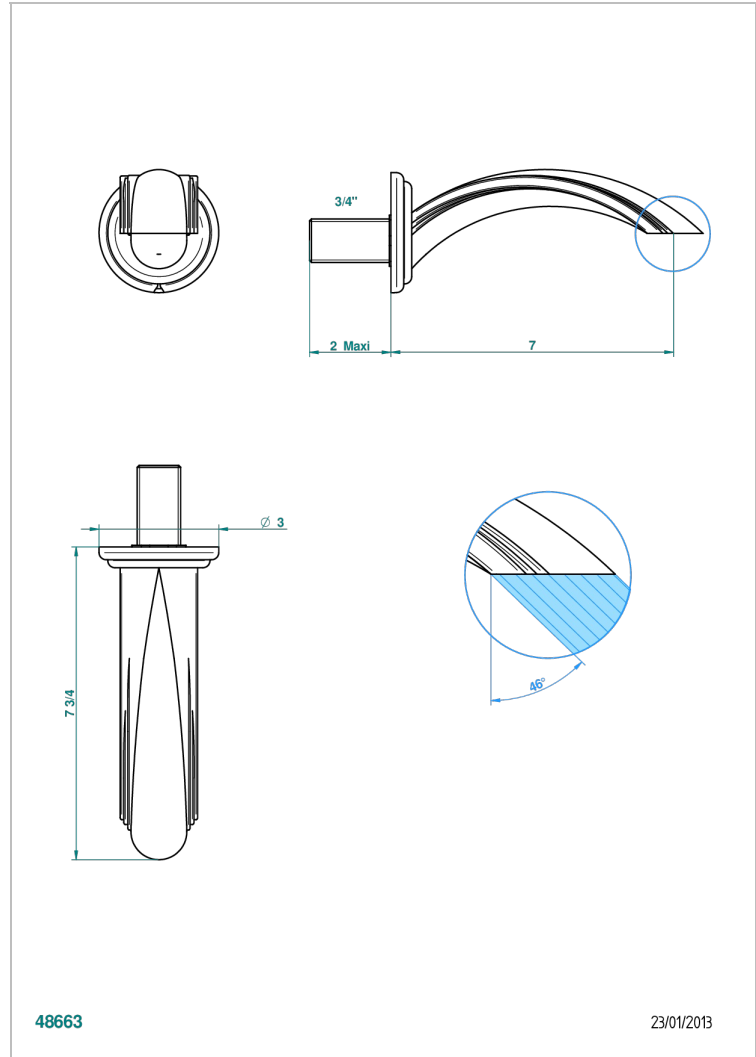

CHEVERNY MALACHITE

A1S-43GB

Basin wall spout 3/4 no T junction

THG[®]
PARIS

48663

23/01/2013

CHARACTERISTIC

- Cheverny Malachite
- Basin wall spout 3/4 no T junction

AVAILABLE FINITIONS

Antique nickel - H28
Black ceram - D30
Blush PVD - H62
Brass color PVD - H49
Brown bronze color PVD - F33
Gold color PVD - H52

Graphite PVD - H64
Matt Umber PVD - H67
Matt blush PVD - H60
Matt brass color PVD - H50
Matt brown bronze color PVD - F34
Matt chrome - C02