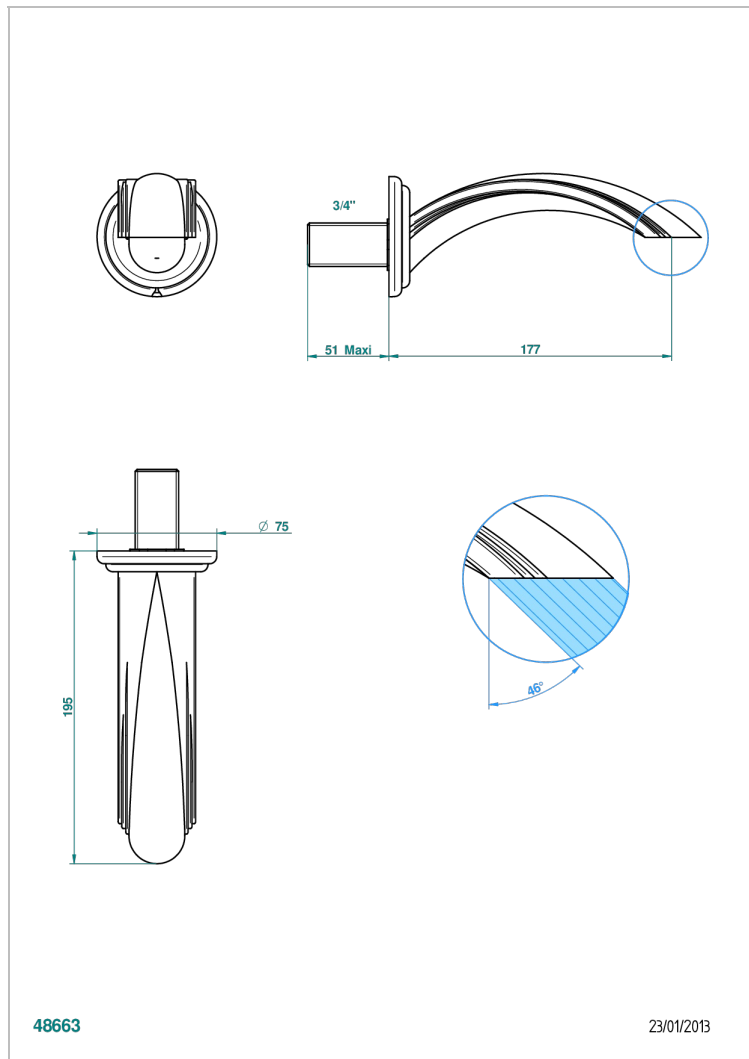

AMBOISE BLACK ONYX

A1M-43GB

Basin wall spout 3/4 no T junction

THG[®]
PARIS

48663

23/01/2013

CHARACTERISTIC

- Amboise Black Onyx
- Basin wall spout 3/4 no T junction

AVAILABLE FINITIONS

Antique nickel - H28
Black ceram - D30
Blush PVD - H62
Brass color PVD - H49
Brown bronze color PVD - F33
Gold color PVD - H52

Graphite PVD - H64
Matt Umber PVD - H67
Matt blush PVD - H60
Matt brass color PVD - H50
Matt brown bronze color PVD - F34
Matt chrome - C02