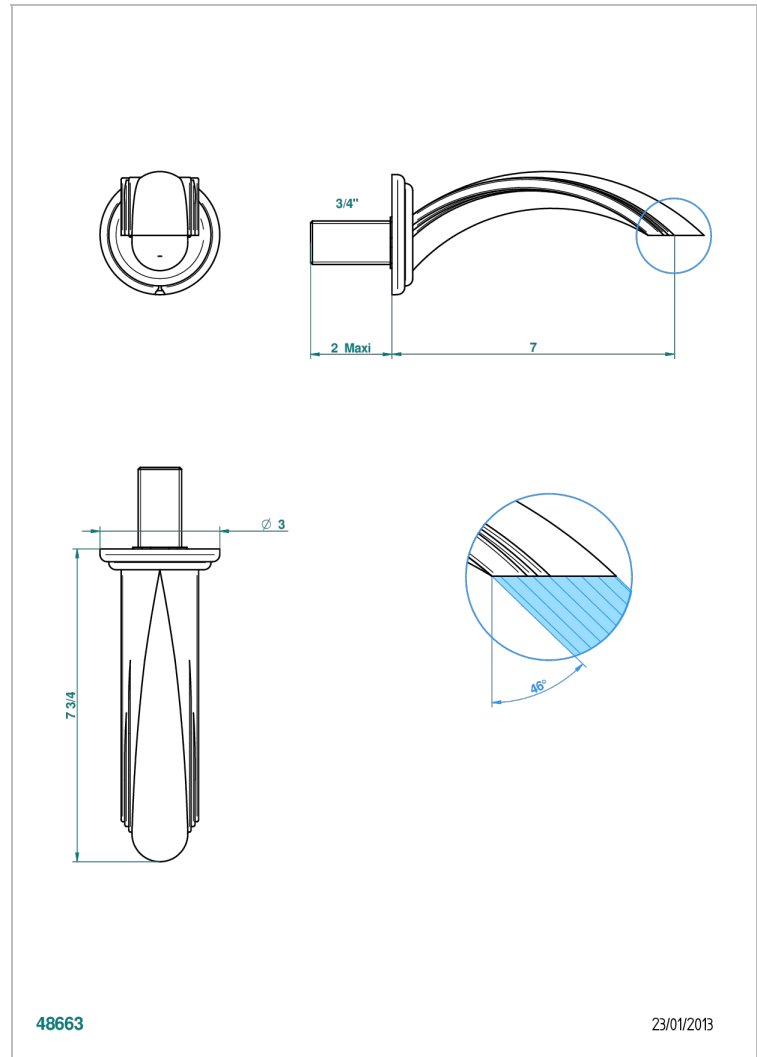

AMBOISE BLACK ONYX

A1M-43GB

Basin wall spout 3/4 no T junction

THG[®]
PARIS

48663

23/01/2013

CHARACTERISTIC

- Amboise Black Onyx
- Basin wall spout 3/4 no T junction

AVAILABLE FINITIONS

Antique nickel - H28
Black ceram - D30
Blush PVD - H62
Brass color PVD - H49
Brown bronze color PVD - F33
Gold color PVD - H52

Graphite PVD - H64
Matt Umber PVD - H67
Matt blush PVD - H60
Matt brass color PVD - H50
Matt brown bronze color PVD - F34
Matt chrome - C02