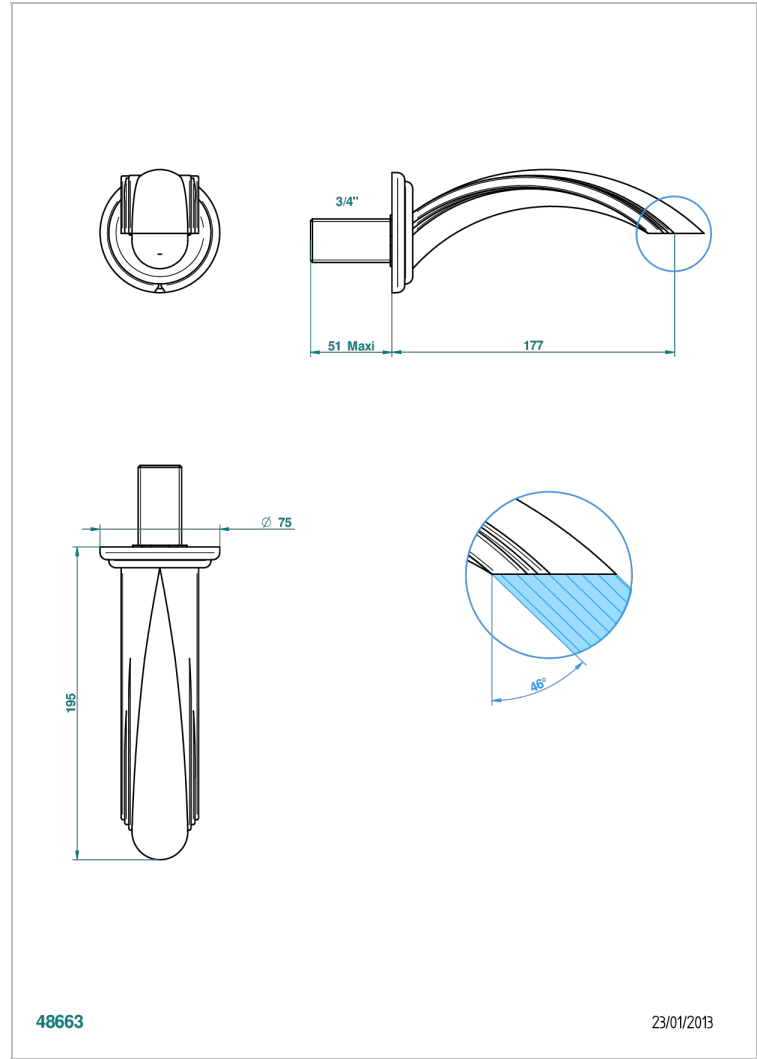

AMBOISE ONICE NEGRO

A1M-43GB

Basin wall spout 3/4 no T junction

THG[®]
PARIS

48663

23/01/2013

CARACTERÍSTICAS

- Amboise Onice Negro
- Basin wall spout 3/4 no T junction