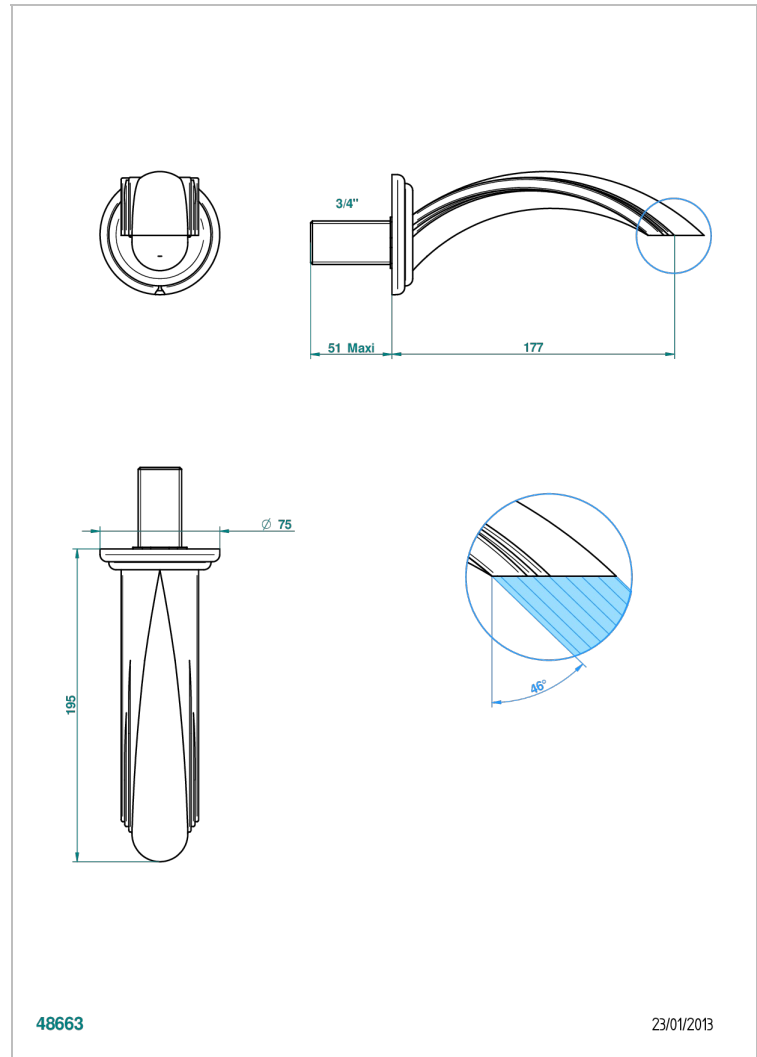

AMBOISE, ONYX SCHWARZ

A1M-43GB

Basin wall spout 3/4 no T junction

THG[®]
PARIS

48663

23/01/2013

EIGENSCHAFTEN

- Amboise, Onyx schwarz
- Basin wall spout 3/4 no T junction

VERFÜGBARE OBERFLÄCHEN

Altnickel - H28
Blassgold - F30
Blassgold matt unlackiert - F31
Chrom - A02
Chrom / gold - G02
Chrom matt - C02

Gold - F01
Gold matt - F07
Mattschwarz keramik - D30
Nickel matt - C01
Pvd blush - H62
Pvd blush matt - H60