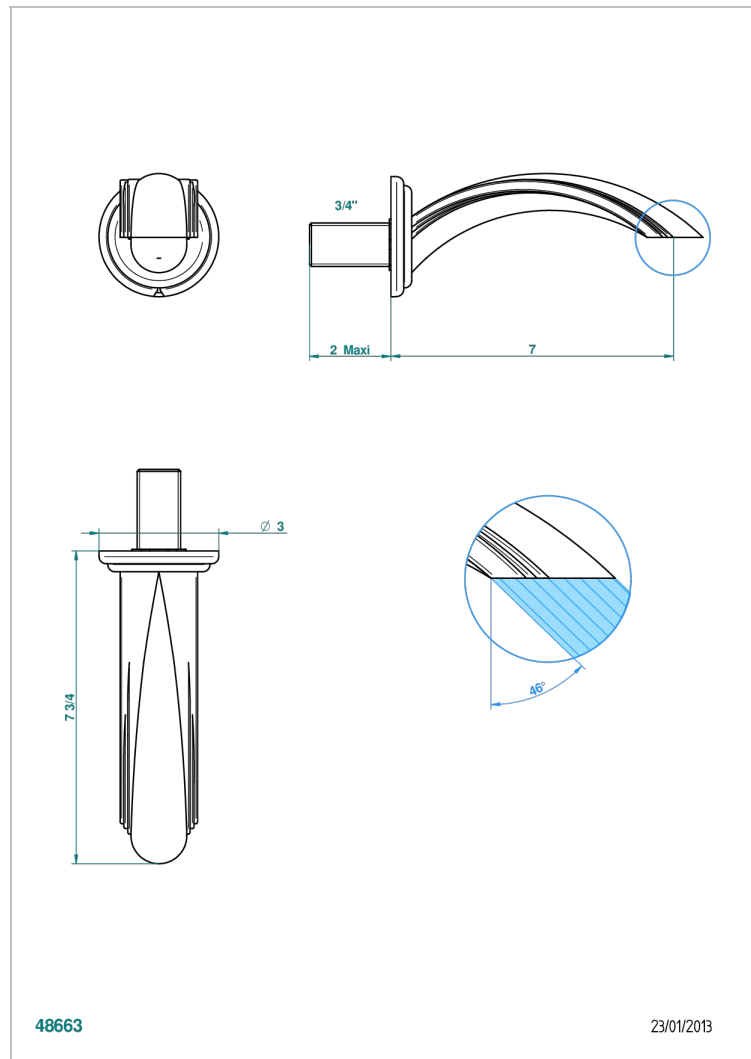

# AMBOISE BLACK ONYX

A1M-43GB

Basin wall spout 3/4 no T junction

THG<sup>®</sup>  
PARIS

48663

23/01/2013

## CHARACTERISTIC

- Amboise Black Onyx
- Basin wall spout 3/4 no T junction