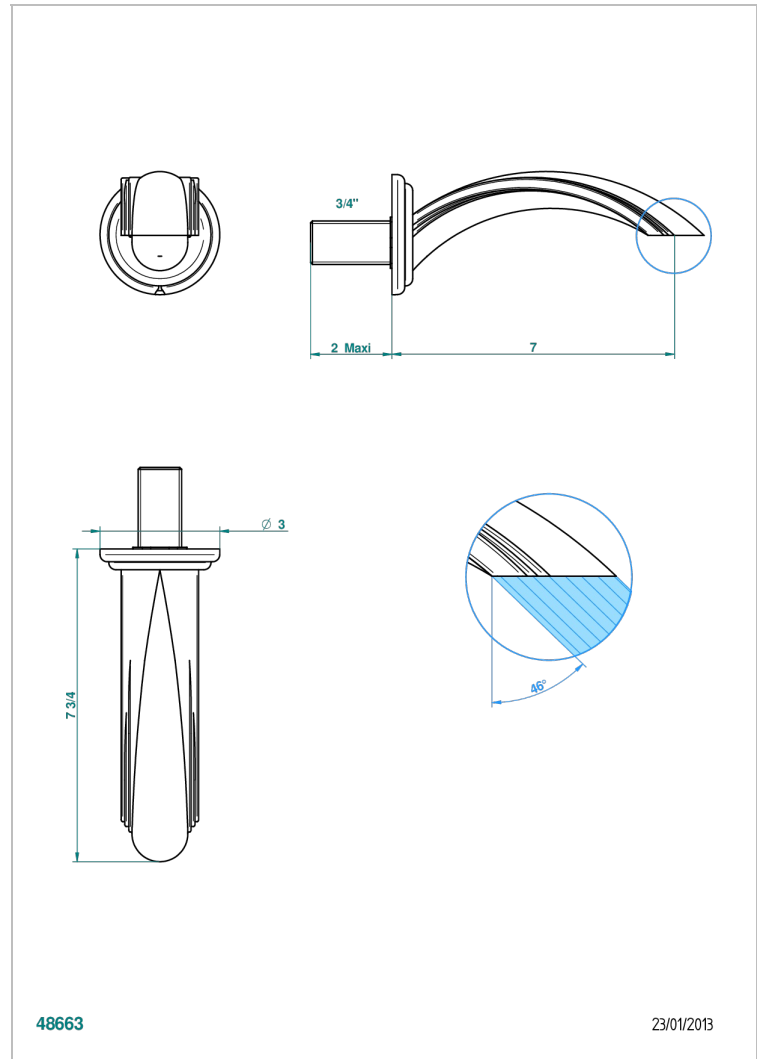

AMBOISE, ONYX SCHWARZ

A1M-43GB

Basin wall spout 3/4 no T junction

THG[®]
PARIS

48663

23/01/2013

EIGENSCHAFTEN

- Amboise, Onyx schwarz
- Basin wall spout 3/4 no T junction

VERFÜGBARE OBERFLÄCHEN

Altnickel - H28
Blassgold - F30
Blassgold matt unlackiert - F31
Chrom - A02
Chrom / gold - G02
Chrom matt - C02

Gold - F01
Gold matt - F07
Mattschwarz keramik - D30
Nickel matt - C01
Pvd blush - H62
Pvd blush matt - H60