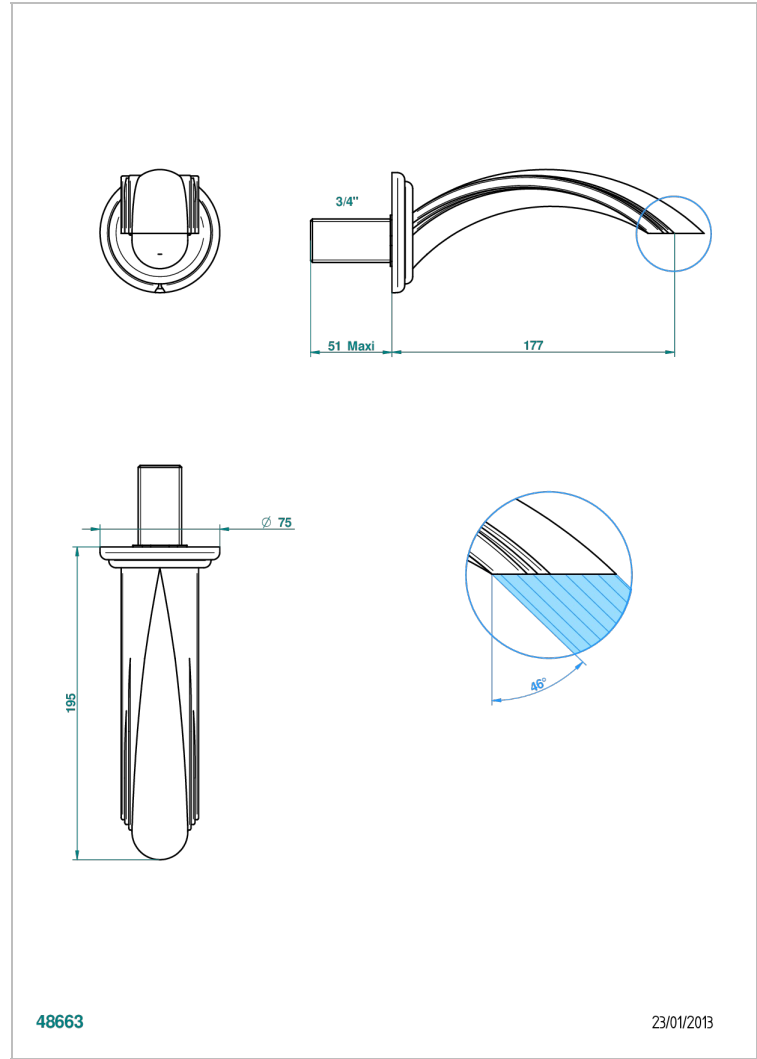

# AMBOISE ONICE NEGRO

A1M-43GB

Basin wall spout 3/4 no T junction

THG<sup>®</sup>  
PARIS

48663

23/01/2013

## CARACTERÍSTICAS

- Amboise Onice Negro
- Basin wall spout 3/4 no T junction