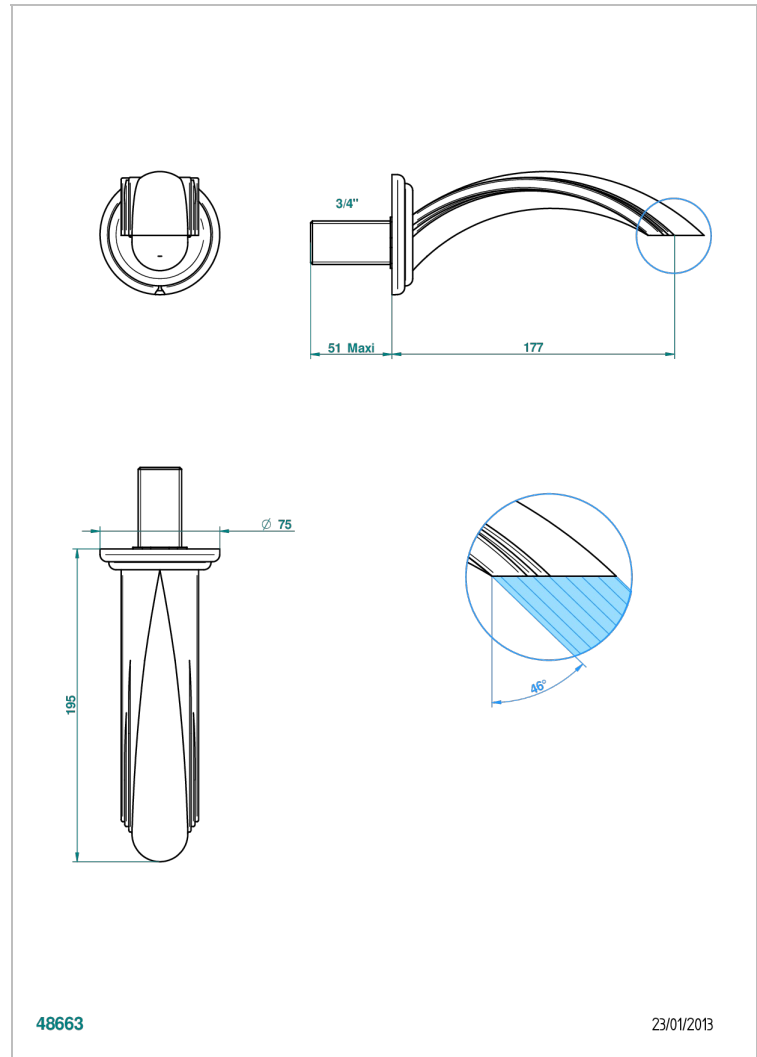

# AMBOISE, ONYX SCHWARZ

A1M-43GB

Basin wall spout 3/4 no T junction

THG<sup>®</sup>  
PARIS

## EIGENSCHAFTEN

- Amboise, Onyx schwarz
- Basin wall spout 3/4 no T junction

## VERFÜGBARE OBERFLÄCHEN

Altnickel - H28  
Blassgold - F30  
Blassgold matt unlackiert - F31  
Chrom - A02  
Chrom / gold - G02  
Chrom matt - C02

Gold - F01  
Gold matt - F07  
Mattschwarz keramik - D30  
Nickel matt - C01  
Pvd blush - H62  
Pvd blush matt - H60