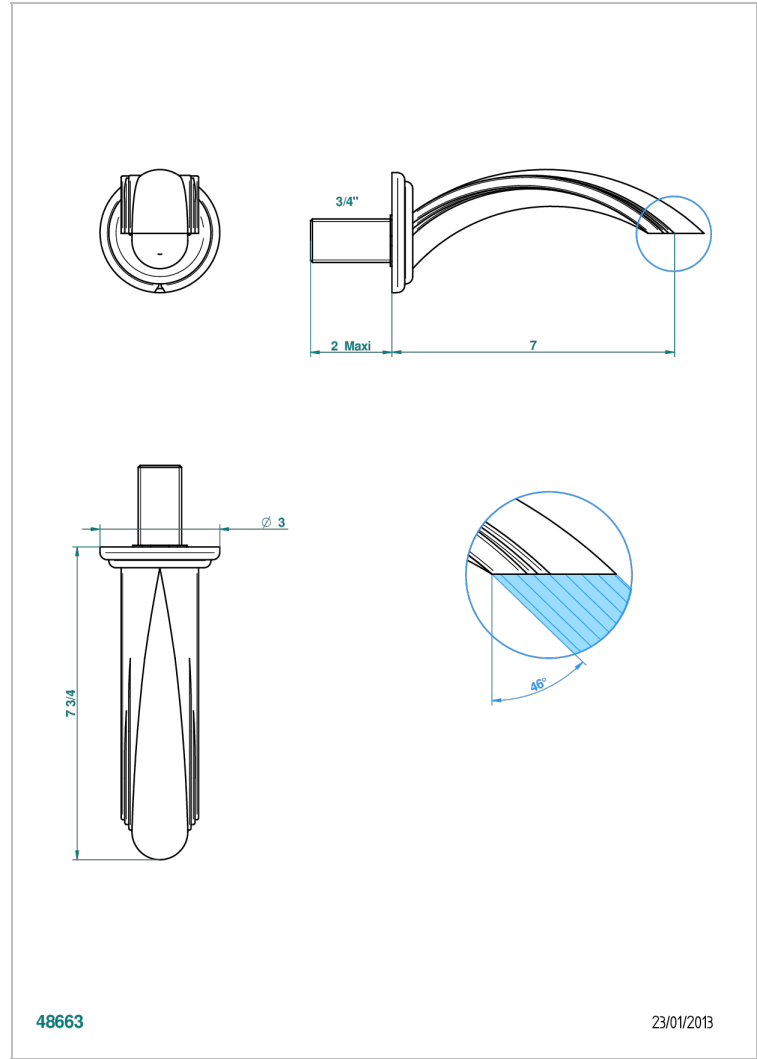

AMBOISE ONICE NEGRO

A1M-43GB

Basin wall spout 3/4 no T junction

THG[®]
PARIS

48663

23/01/2013

CARACTERÍSTICAS

- Amboise Onice Negro
- Basin wall spout 3/4 no T junction