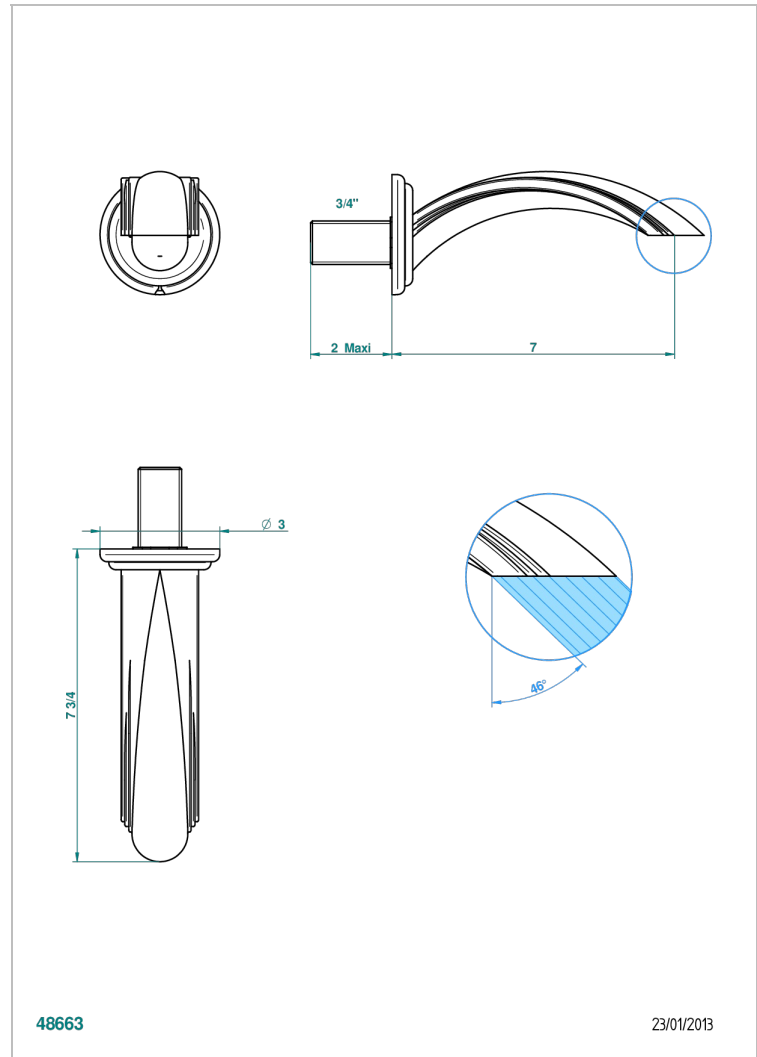

AMBOISE BLACK ONYX

A1M-43GB

Basin wall spout 3/4 no T junction

48663

23/01/2013

CHARACTERISTIC

- Amboise Black Onyx
- Basin wall spout 3/4 no T junction

AVAILABLE FINITIONS