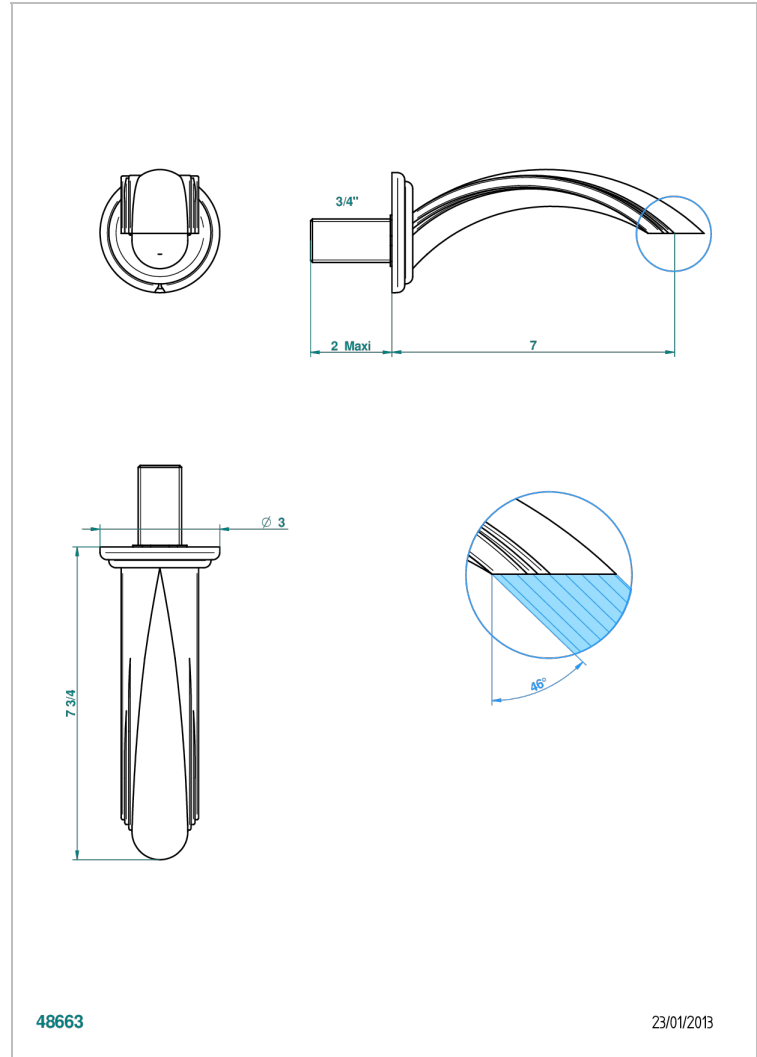

AMBOISE RED JASPER

A1L-43GB

Basin wall spout 3/4 no T junction

48663

23/01/2013

CHARACTERISTIC

- Amboise Red Jasper
- Basin wall spout 3/4 no T junction

AVAILABLE FINITIONS