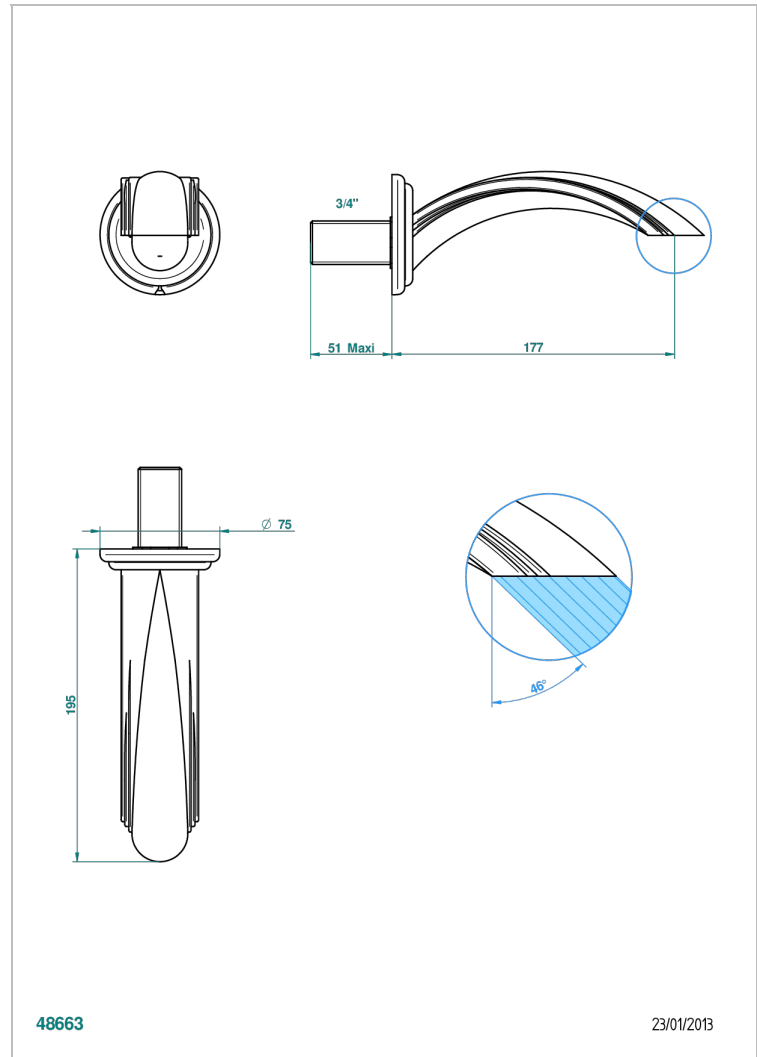

AMBOISE RED JASPER

A1L-43GB

Basin wall spout 3/4 no T junction

THG[®]
PARIS

CHARACTERISTIC

- Amboise Red Jasper
- Basin wall spout 3/4 no T junction

AVAILABLE FINITIONS

Antique nickel - H28
Black ceram - D30
Blush PVD - H62
Brass color PVD - H49
Brown bronze color PVD - F33
Gold color PVD - H52