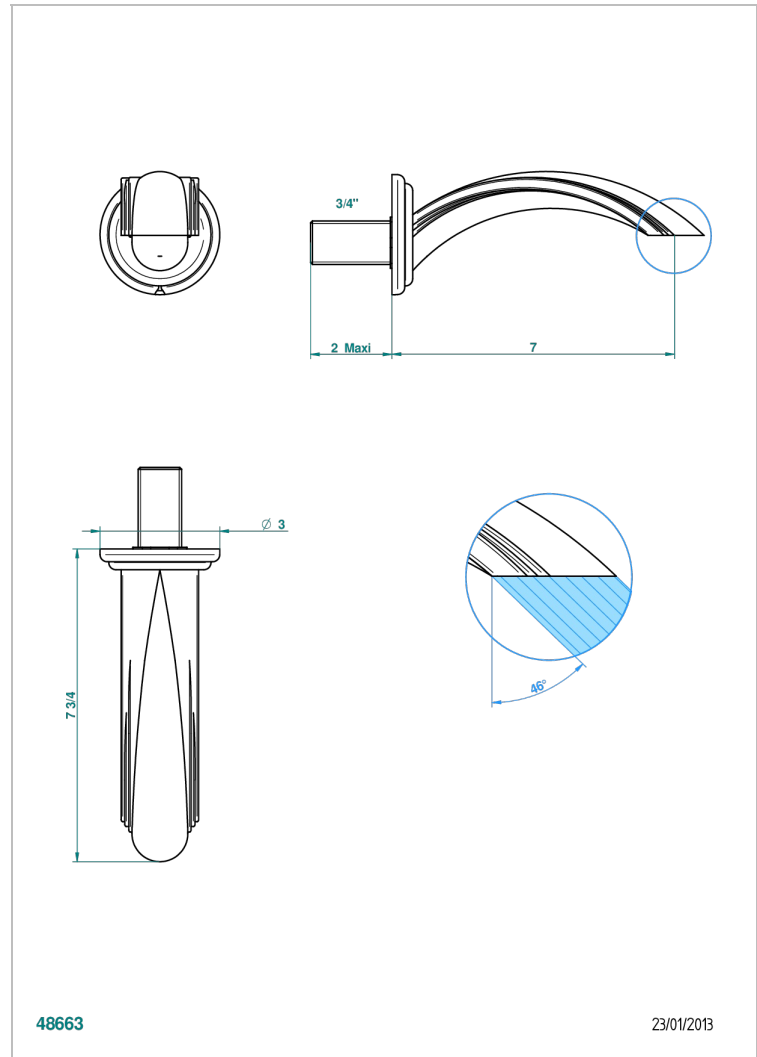

# AMBOISE JASPE ROJO

A1L-43GB

Basin wall spout 3/4 no T junction

THG<sup>®</sup>  
PARIS

48663

23/01/2013

## CARACTERÍSTICAS

- Amboise Jaspe Rojo
- Basin wall spout 3/4 no T junction