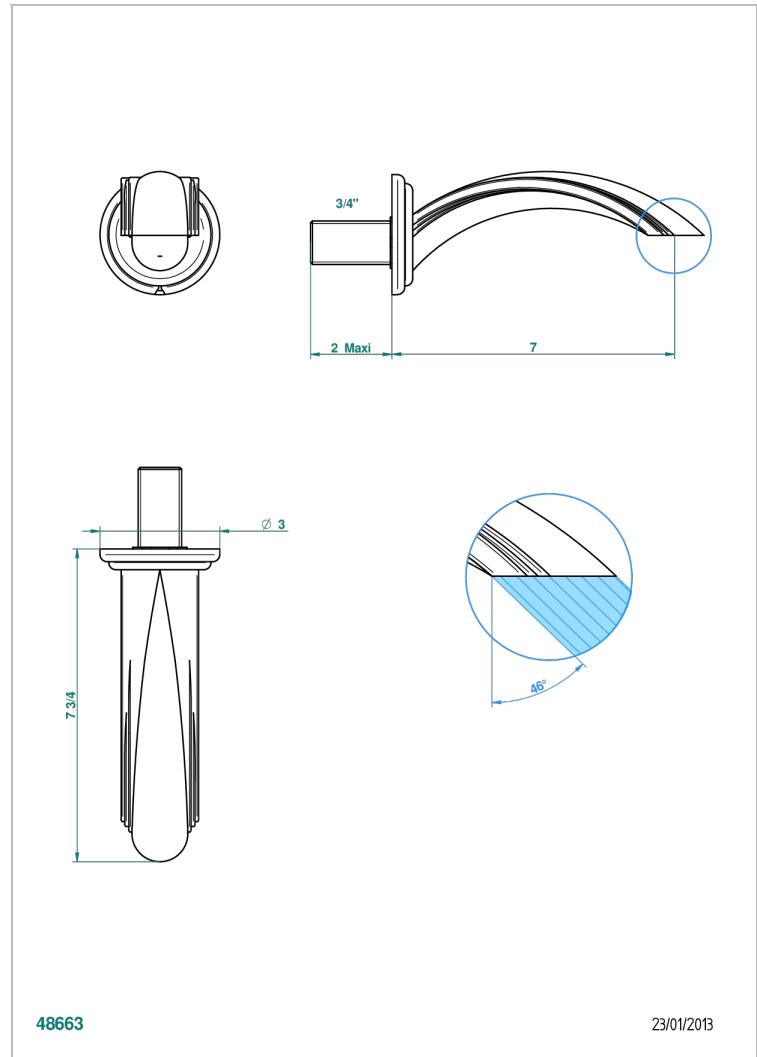

# AMBOISE RED JASPER

A1L-43GB

Basin wall spout 3/4 no T junction

THG<sup>®</sup>  
PARIS

48663

23/01/2013

## CHARACTERISTIC

- Amboise Red Jasper
- Basin wall spout 3/4 no T junction