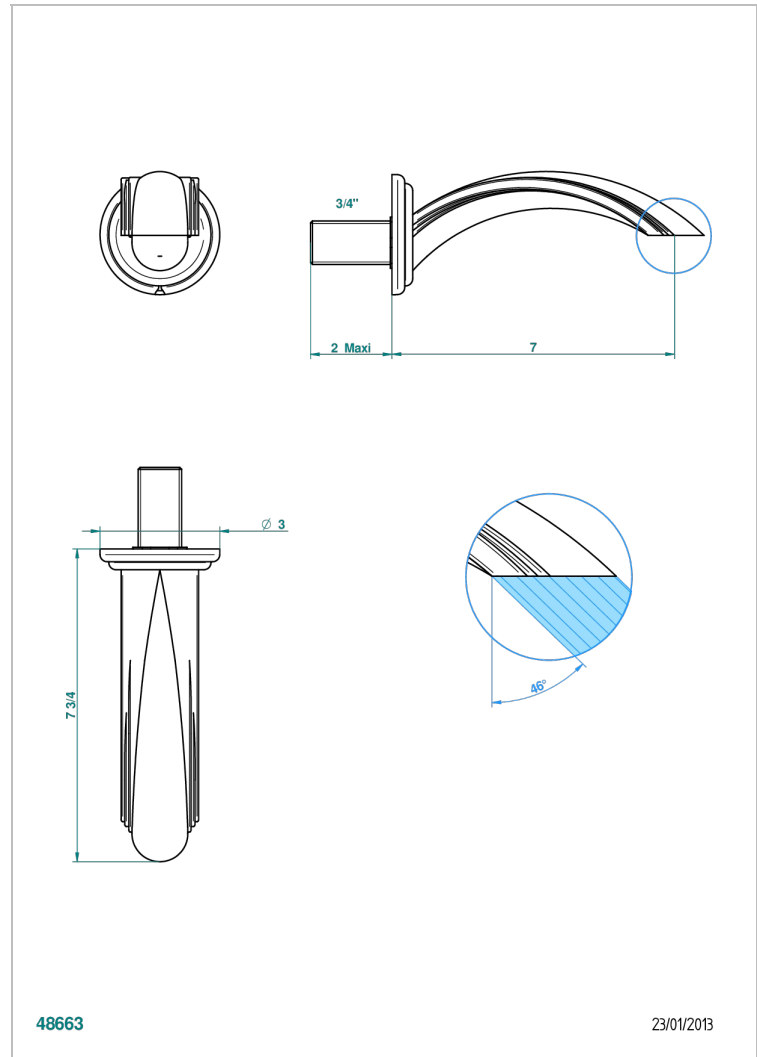

# AMBOISE RED JASPER

A1L-43GB

Basin wall spout 3/4 no T junction

48663

23/01/2013

## CHARACTERISTIC

- Amboise Red Jasper
- Basin wall spout 3/4 no T junction