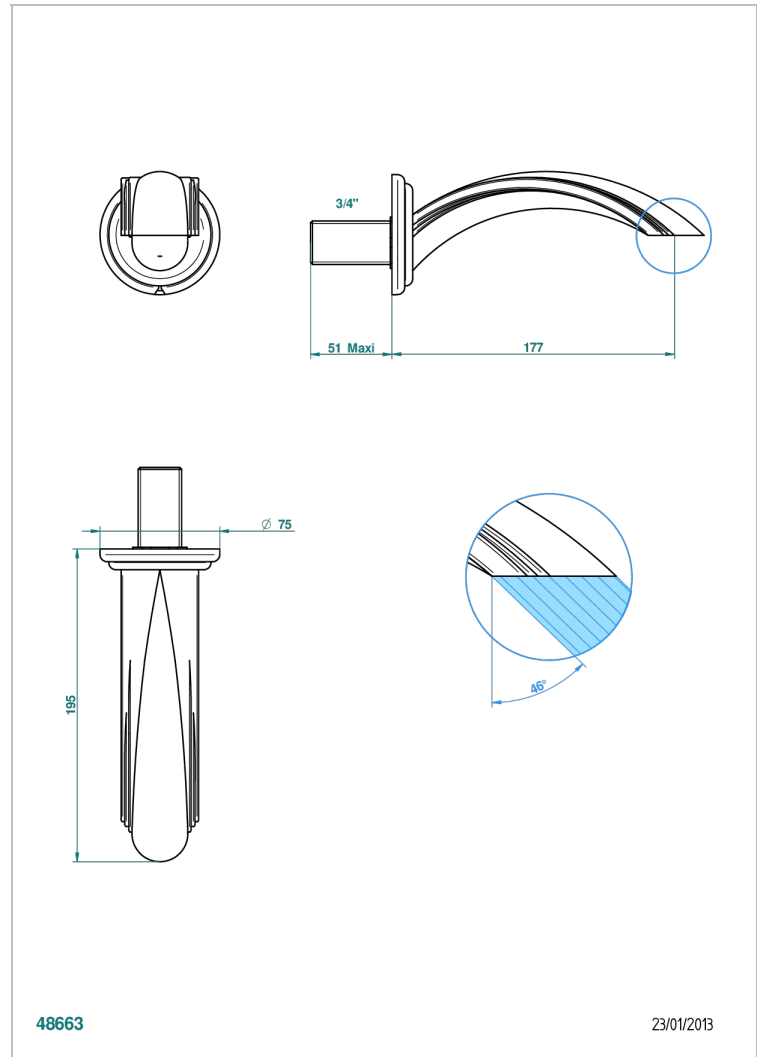

AMBOISE LAPIS LAZULI

A1K-43GB

Basin wall spout 3/4 no T junction

THG[®]
PARIS

CHARACTERISTIC

- Amboise Lapis Lazuli
- Basin wall spout 3/4 no T junction

AVAILABLE FINITIONS

Antique nickel - H28
Black ceram - D30
Blush PVD - H62
Brass color PVD - H49
Brown bronze color PVD - F33
Gold color PVD - H52