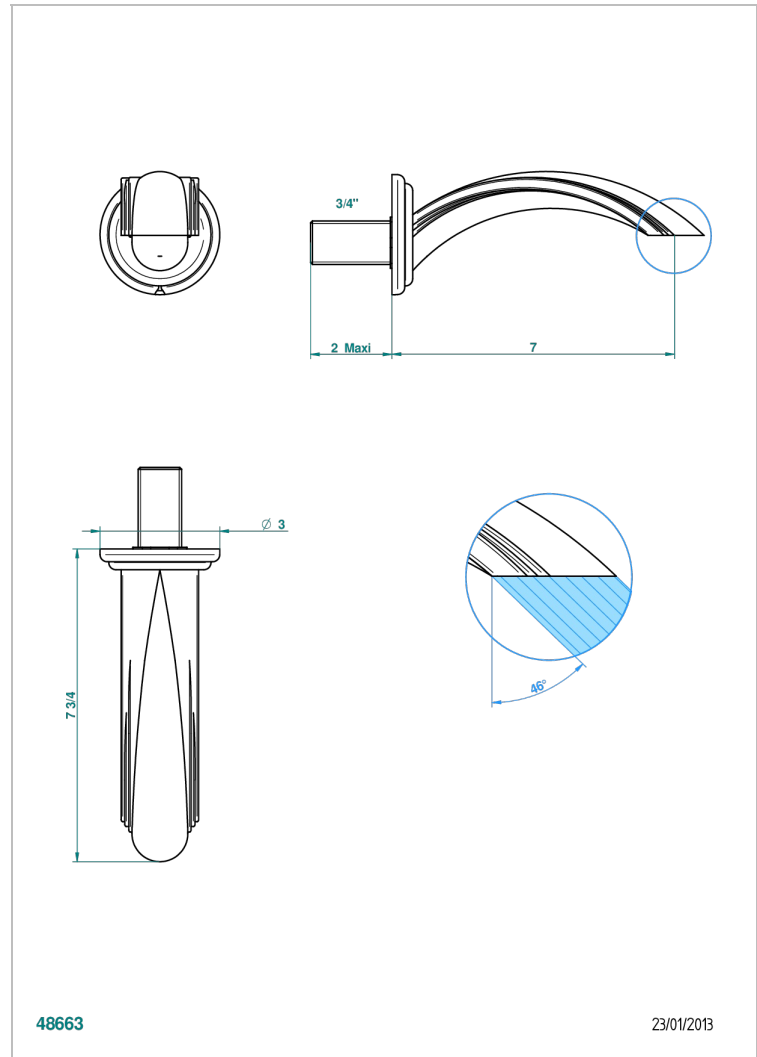

AMBOISE LAPIS LAZULI

A1K-43GB

Basin wall spout 3/4 no T junction

THG[®]
PARIS

CHARACTERISTIC

- Amboise Lapis Lazuli
- Basin wall spout 3/4 no T junction

AVAILABLE FINITIONS

Antique nickel - H28
Black ceram - D30
Blush PVD - H62
Brass color PVD - H49
Brown bronze color PVD - F33
Gold color PVD - H52