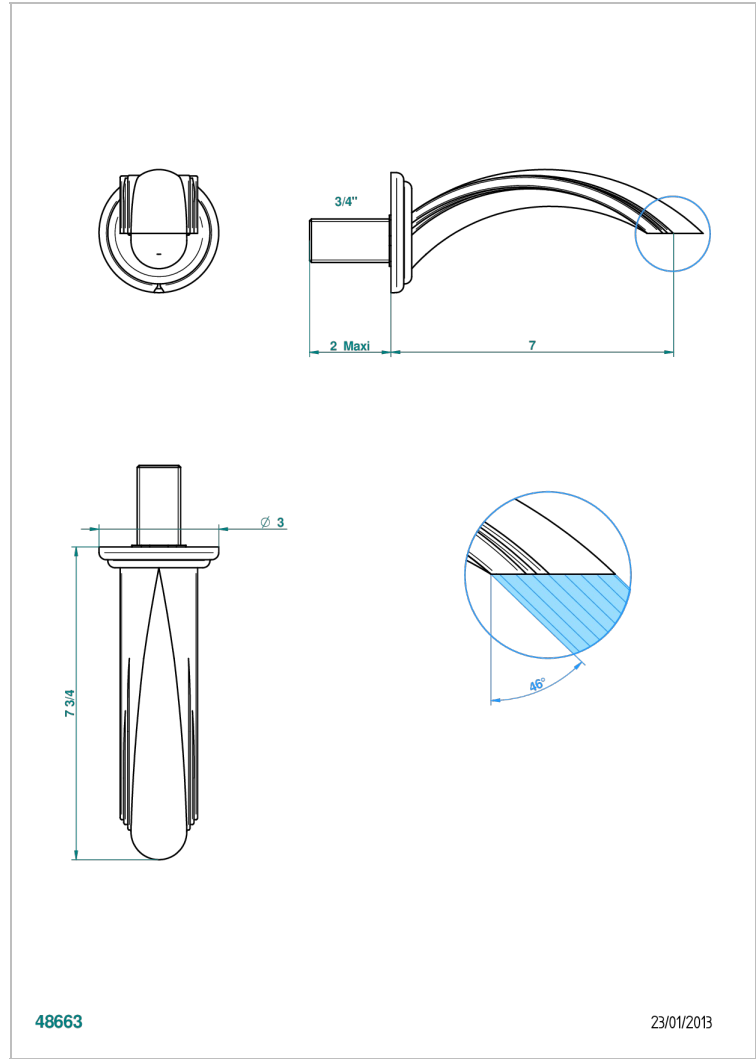

# AMBOISE LAPIS LAZULI

A1K-43GB

Basin wall spout 3/4 no T junction

THG<sup>®</sup>  
PARIS

48663

23/01/2013

## CARACTERÍSTICAS

- Amboise Lapis Lazuli
- Basin wall spout 3/4 no T junction