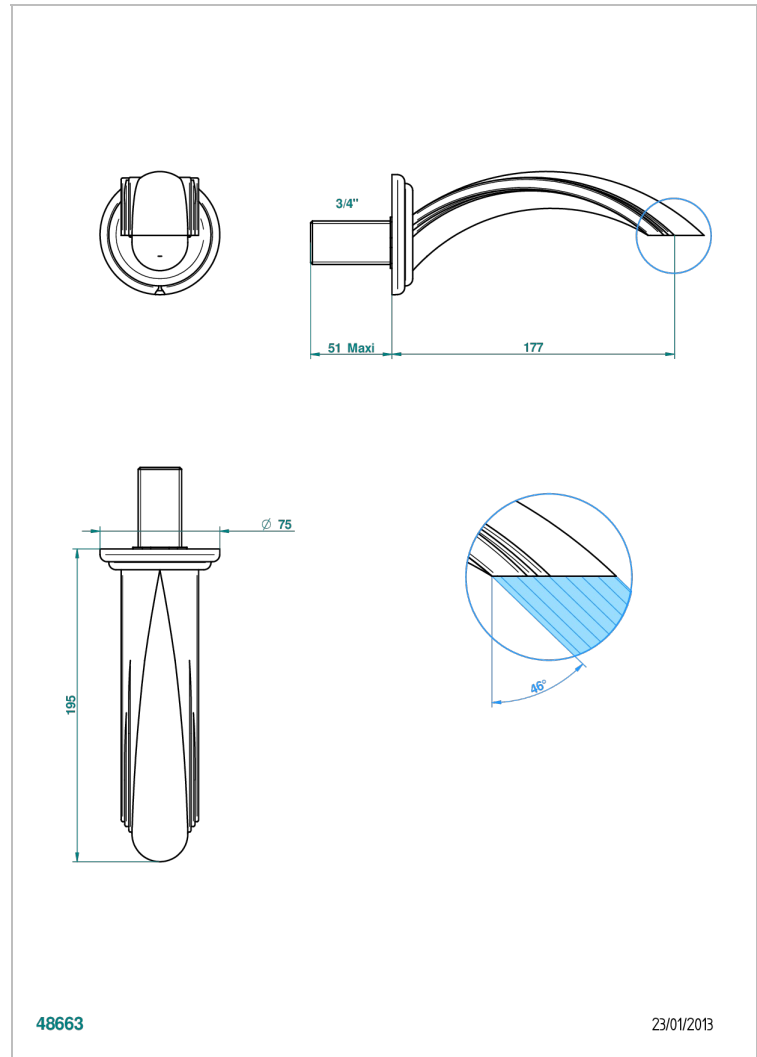

AMBOISE, MALACHIT

A1J-43GB

Basin wall spout 3/4 no T junction

THG[®]
PARIS

EIGENSCHAFTEN

- Amboise, Malachit
- Basin wall spout 3/4 no T junction

VERFÜGBARE OBERFLÄCHEN

Altnickel - H28
Blassgold - F30
Blassgold matt unlackiert - F31
Chrom - A02
Chrom / gold - G02
Chrom matt - C02

Gold - F01
Gold matt - F07
Mattschwarz keramik - D30
Nickel matt - C01
Pvd blush - H62
Pvd blush matt - H60

Pvd bronze braun - F33
Pvd bronze braun matt - F34
Pvd gold - H52
Pvd gold matt - H53
Pvd graphite - H64
Pvd graphite matt - H65