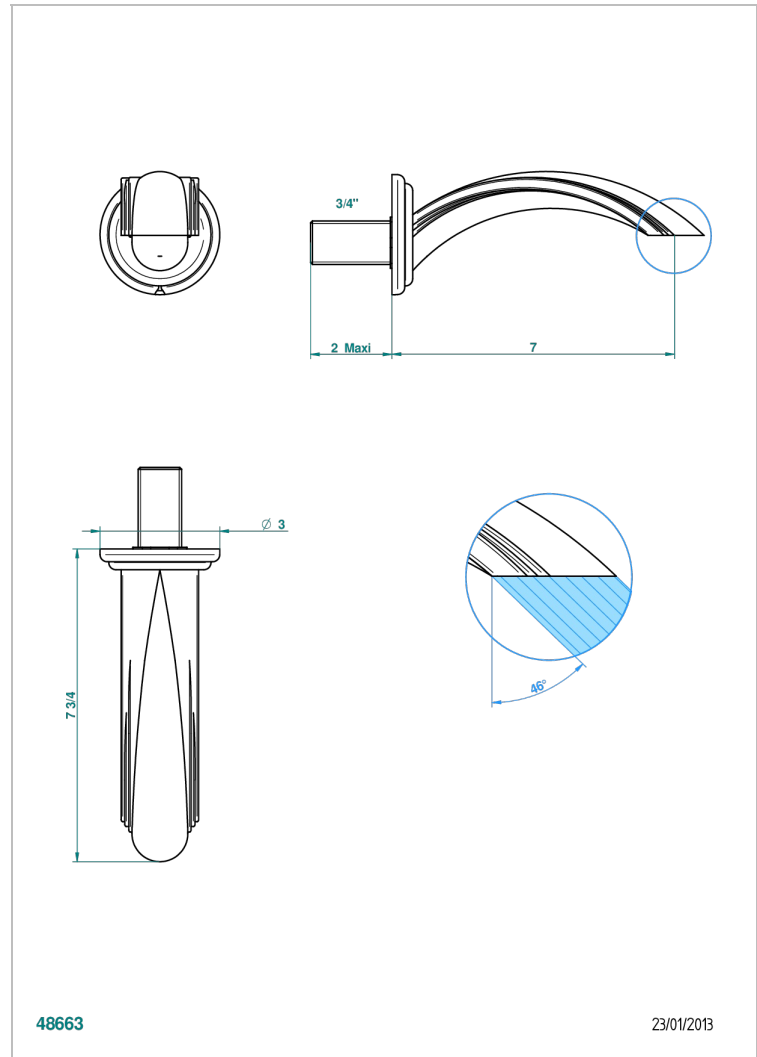

AMBOISE MALACHITE

A1J-43GB

Basin wall spout 3/4 no T junction

48663

23/01/2013

CHARACTERISTIC

- Amboise Malachite
- Basin wall spout 3/4 no T junction

AVAILABLE FINITIONS