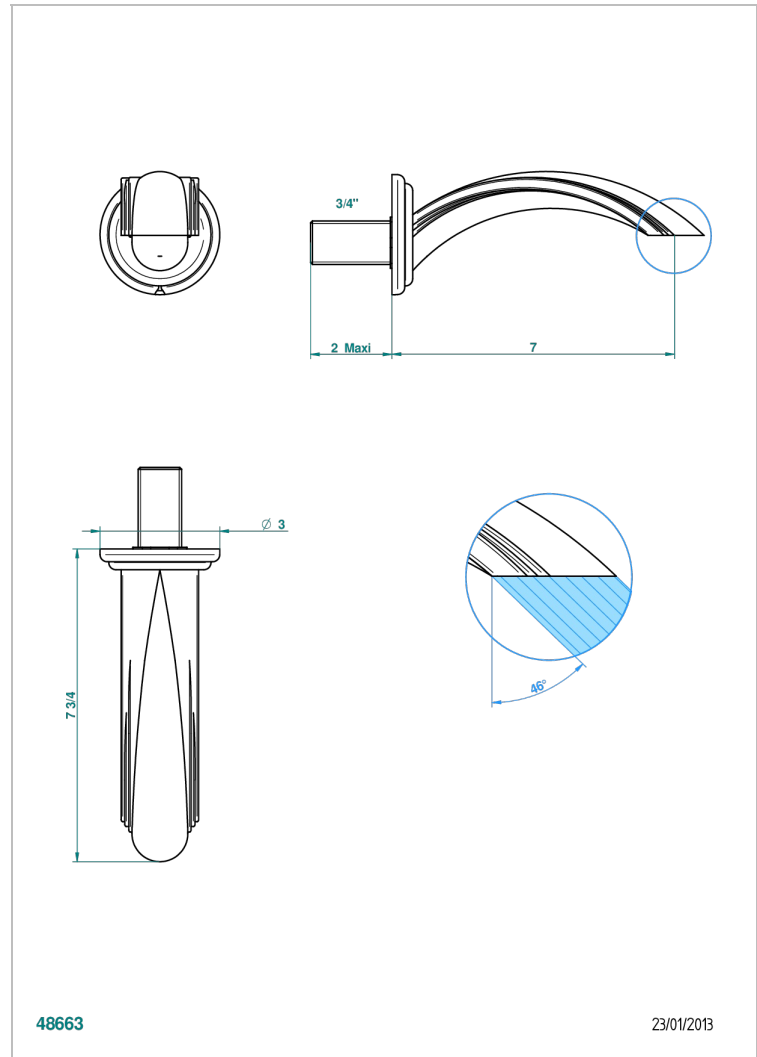

AMBOISE, MALACHIT

A1J-43GB

Basin wall spout 3/4 no T junction

THG[®]
PARIS

48663

23/01/2013

EIGENSCHAFTEN

- Amboise, Malachit
- Basin wall spout 3/4 no T junction

VERFÜGBARE OBERFLÄCHEN

Altnickel - H28
Blassgold - F30
Blassgold matt unlackiert - F31
Chrom - A02
Chrom / gold - G02
Chrom matt - C02

Gold - F01
Gold matt - F07
Mattschwarz keramik - D30
Nickel matt - C01
Pvd blush - H62
Pvd blush matt - H60