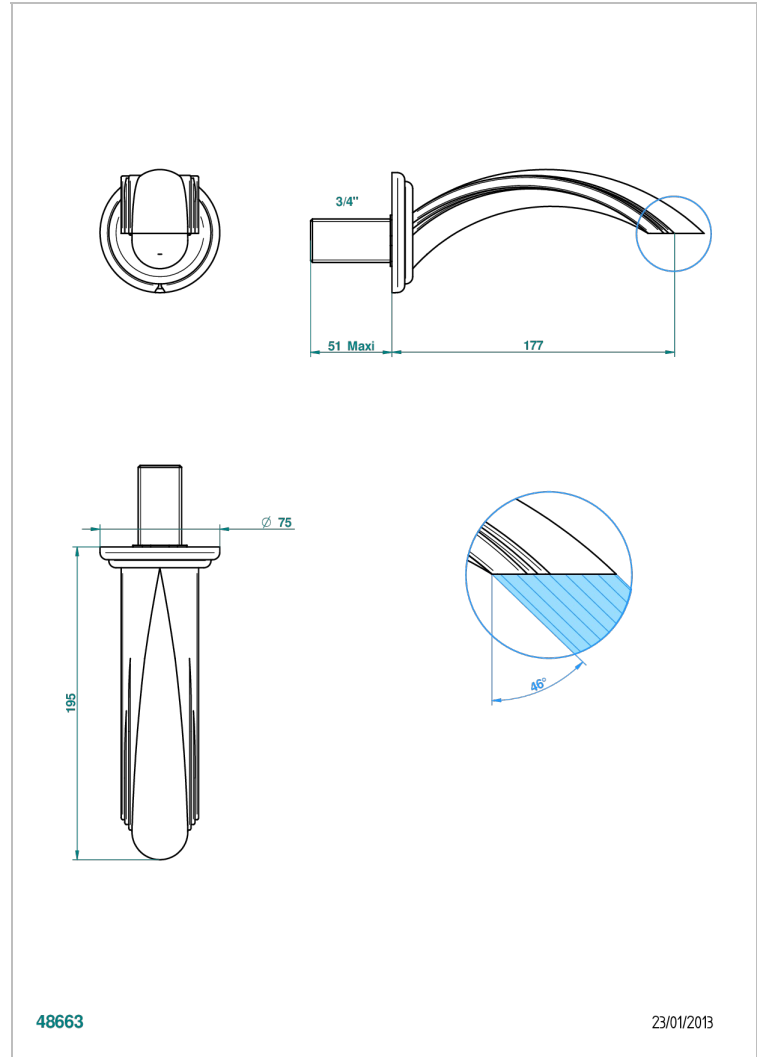

AMBOISE MALACHITE

A1J-43GB

Basin wall spout 3/4 no T junction

48663

23/01/2013

CHARACTERISTIC

- Amboise Malachite
- Basin wall spout 3/4 no T junction

AVAILABLE FINITIONS