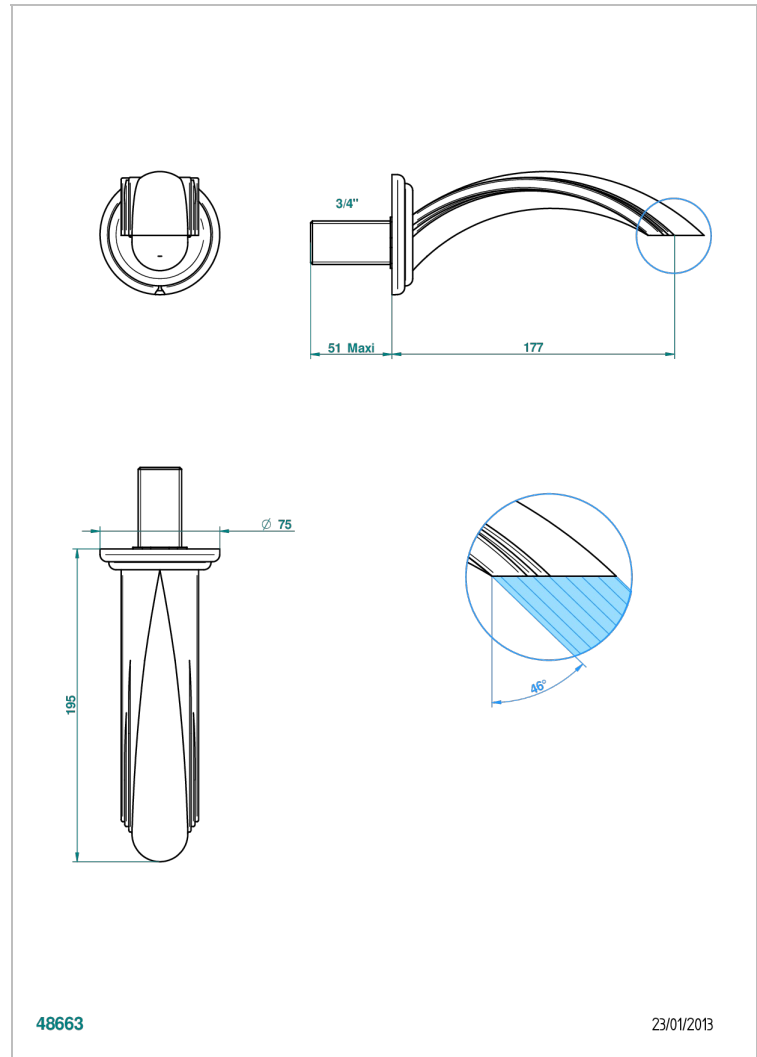

AMBOISE, MALACHIT

A1J-43GB

Basin wall spout 3/4 no T junction

THG[®]
PARIS

48663

23/01/2013

EIGENSCHAFTEN

- Amboise, Malachit
- Basin wall spout 3/4 no T junction

VERFÜGBARE OBERFLÄCHEN

Altnickel - H28
Blassgold - F30
Blassgold matt unlackiert - F31
Chrom - A02
Chrom / gold - G02
Chrom matt - C02

Gold - F01
Gold matt - F07
Mattschwarz keramik - D30
Nickel matt - C01
Pvd blush - H62
Pvd blush matt - H60