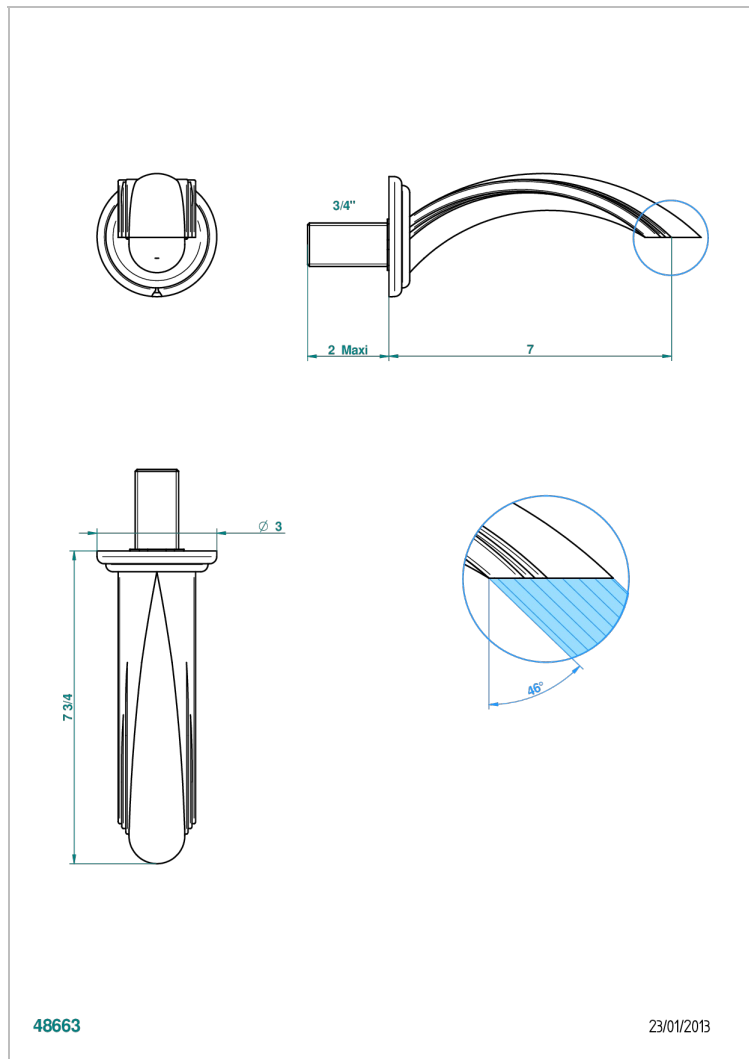

# AMBOISE MALAQUITA

A1J-43GB

Basin wall spout 3/4 no T junction

THG<sup>®</sup>  
PARIS

48663

23/01/2013

## CARACTERÍSTICAS

- Amboise Malaquita
- Basin wall spout 3/4 no T junction