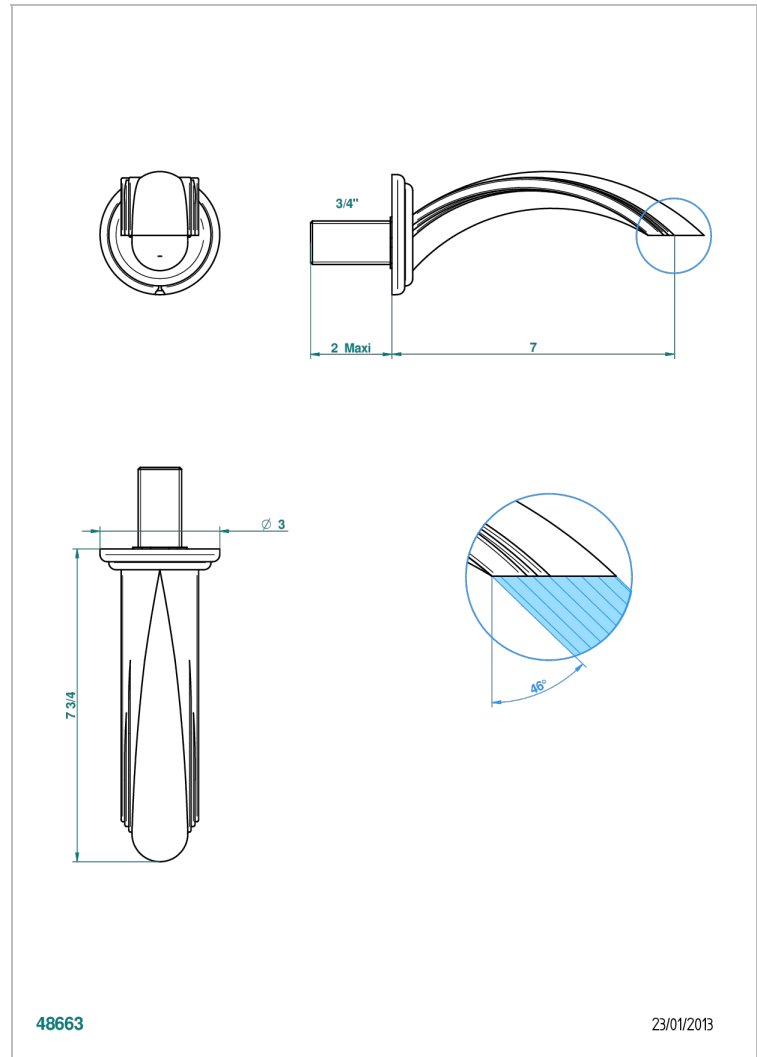

# AMBOISE, MALACHIT

A1J-43GB

Basin wall spout 3/4 no T junction

THG<sup>®</sup>  
PARIS

48663

23/01/2013

## EIGENSCHAFTEN

- Amboise, Malachit
- Basin wall spout 3/4 no T junction