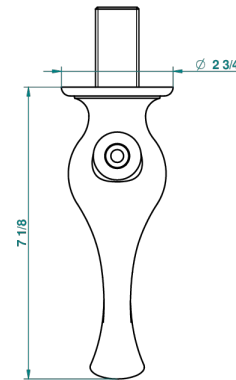

BROADWAY WITH LEVER

A04-43GB

Basin wall spout 3/4 no T junction

THG[®]
PARIS

48655

23/01/2013

CHARACTERISTIC

- Broadway with Lever
- Basin wall spout 3/4 no T junction