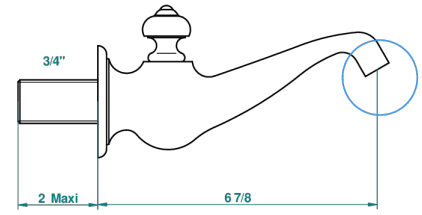

BROADWAY WITH LEVER

A04-43GB

Basin wall spout 3/4 no T junction

THG[®]
PARIS

48655

23/01/2013

CHARACTERISTIC

- Broadway with Lever
- Basin wall spout 3/4 no T junction