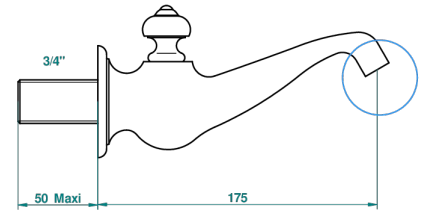

BROADWAY WITH LEVER

A04-43GB

Basin wall spout 3/4 no T junction

THG[®]
PARIS

48655

23/01/2013

CHARACTERISTIC

- Broadway with Lever
- Basin wall spout 3/4 no T junction