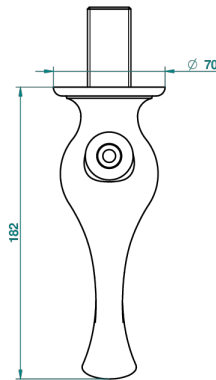

BROADWAY WITH LEVER

A04-43GB

Basin wall spout 3/4 no T junction

THG[®]
PARIS

48655

23/01/2013

CHARACTERISTIC

- Broadway with Lever
- Basin wall spout 3/4 no T junction

AVAILABLE FINITIONS

Antique nickel - H28
Black ceram - D30
Blush PVD - H62
Brass color PVD - H49
Brown bronze color PVD - F33
Gold color PVD - H52

Graphite PVD - H64
Lacquered light bronze - D01
Matt Umber PVD - H67
Matt blush PVD - H60
Matt brass color PVD - H50
Matt brown bronze color PVD - F34