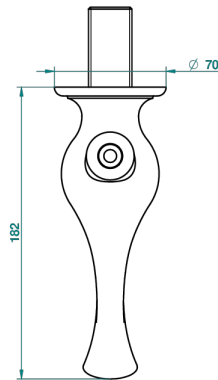

BROADWAY, HEBEL

A04-43GB

Basin wall spout 3/4 no T junction

THG[®]
PARIS

48655

23/01/2013

EIGENSCHAFTEN

- Broadway, Hebel
- Basin wall spout 3/4 no T junction

VERFÜGBARE OBERFLÄCHEN

Altnickel - H28
Blassgold - F30
Blassgold matt unlackiert - F31
Bronze hell - D01
Chrom - A02
Chrom / gold - G02

Chrom matt - C02
Gold - F01
Gold matt - F07
Kupfer altrot matt lackiert - H07
Mattschwarz keramik - D30
Natural smoked Brass - A13