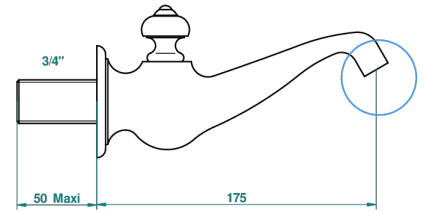

BROADWAY, HEBEL

A04-43GB

Basin wall spout 3/4 no T junction

THG[®]
PARIS

48655

23/01/2013

EIGENSCHAFTEN

- Broadway, Hebel
- Basin wall spout 3/4 no T junction