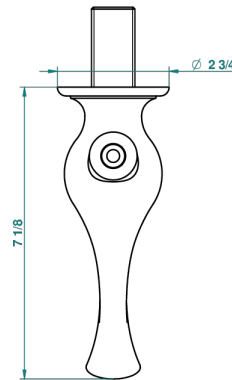

BROADWAY WITH LEVER

A04-43GB

Basin wall spout 3/4 no T junction

THG[®]
PARIS

48655

23/01/2013

CHARACTERISTIC

- Broadway with Lever
- Basin wall spout 3/4 no T junction