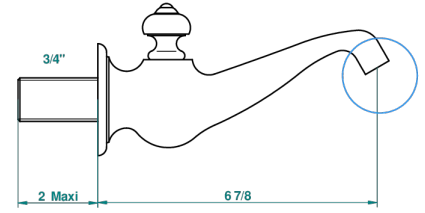

BROADWAY WITH LEVER

A04-43GB

Basin wall spout 3/4 no T junction

THG[®]
PARIS

48655

23/01/2013

CHARACTERISTIC

- Broadway with Lever
- Basin wall spout 3/4 no T junction