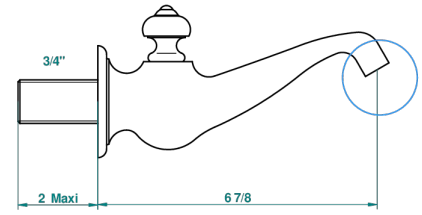

# BROADWAY, HEBEL

A04-43GB

Basin wall spout 3/4 no T junction

THG<sup>®</sup>  
PARIS

48655

23/01/2013

## EIGENSCHAFTEN

- Broadway, Hebel
- Basin wall spout 3/4 no T junction