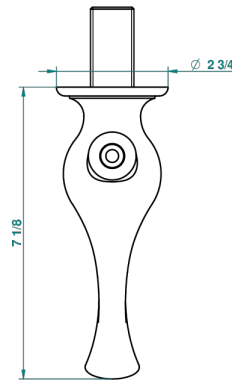

# BROADWAY, HEBEL

A04-43GB

Basin wall spout 3/4 no T junction

THG<sup>®</sup>  
PARIS

48655

23/01/2013

## EIGENSCHAFTEN

- Broadway, Hebel
- Basin wall spout 3/4 no T junction