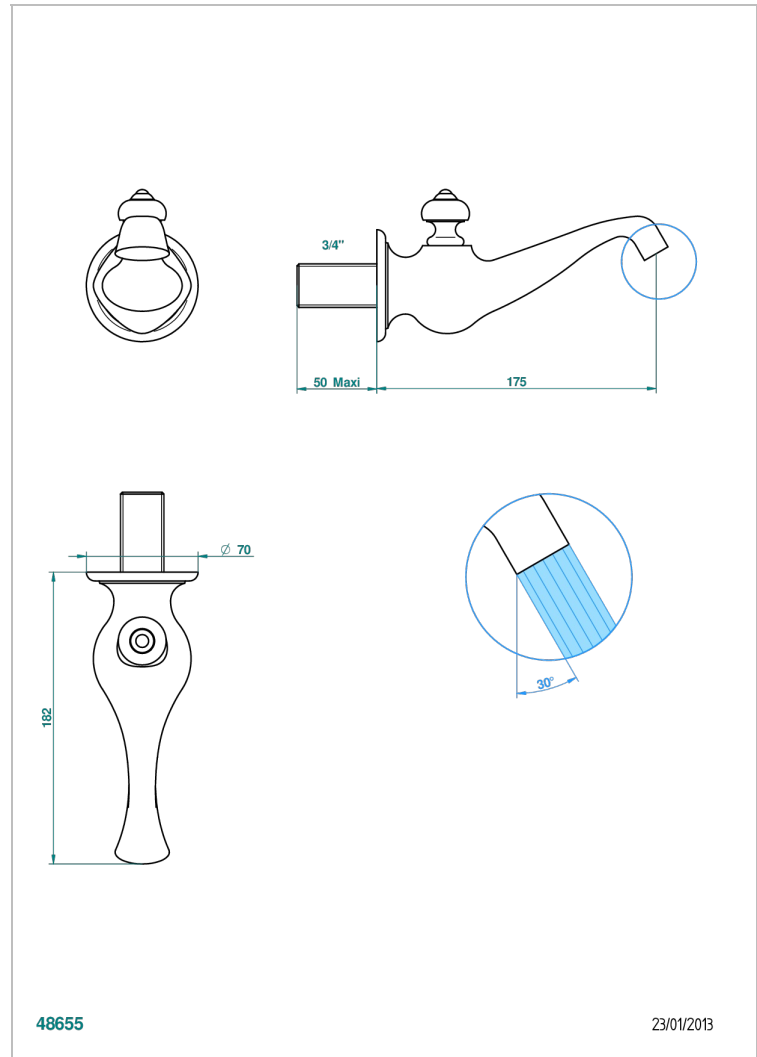

BROADWAY WITH LEVER

A04-43GB

Basin wall spout 3/4 no T junction

THG[®]
PARIS

48655

23/01/2013

CHARACTERISTIC

- Broadway with Lever
- Basin wall spout 3/4 no T junction

AVAILABLE FINITIONS

Antique nickel - H28
Black ceram - D30
Blush PVD - H62
Brass color PVD - H49
Brown bronze color PVD - F33
Gold color PVD - H52

Graphite PVD - H64
Lacquered light bronze - D01
Matt Umber PVD - H67
Matt blush PVD - H60
Matt brass color PVD - H50
Matt brown bronze color PVD - F34