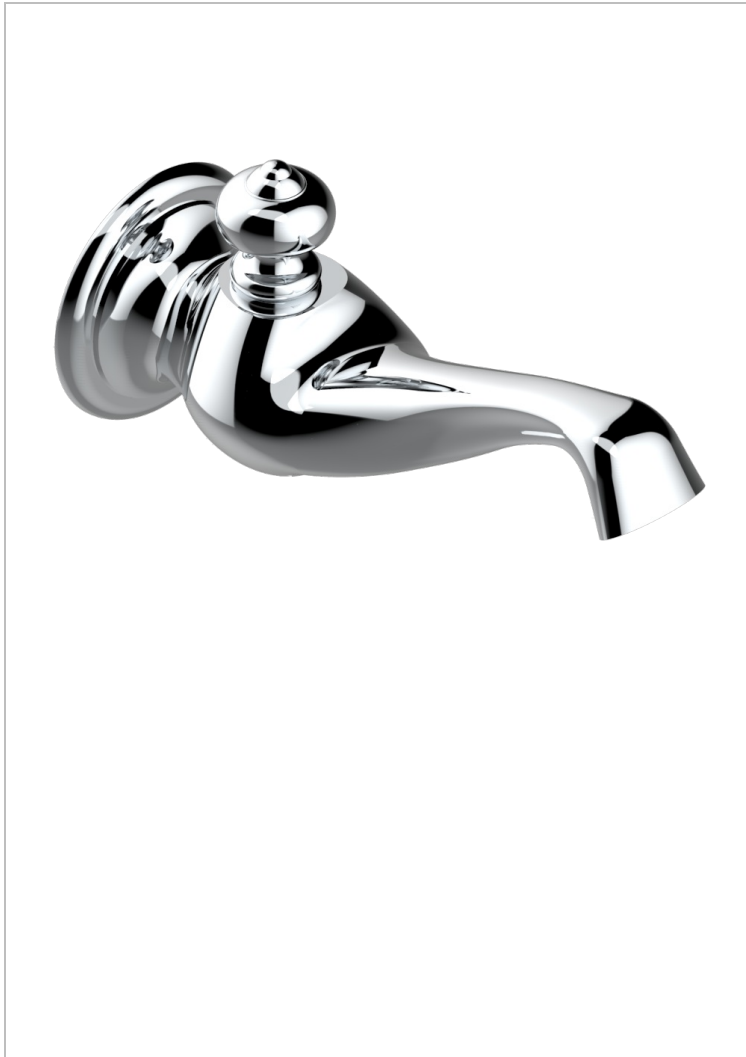

BROADWAY WITH LEVER

A04-43GB

Basin wall spout 3/4 no T junction

THG[®]
PARIS

48655

23/01/2013

CHARACTERISTIC

- Broadway with Lever
- Basin wall spout 3/4 no T junction

AVAILABLE FINITIONS

Antique nickel - H28
Black ceram - D30
Blush PVD - H62
Brass color PVD - H49
Brown bronze color PVD - F33
Gold color PVD - H52

Graphite PVD - H64
Lacquered light bronze - D01
Matt Umber PVD - H67
Matt blush PVD - H60
Matt brass color PVD - H50
Matt brown bronze color PVD - F34