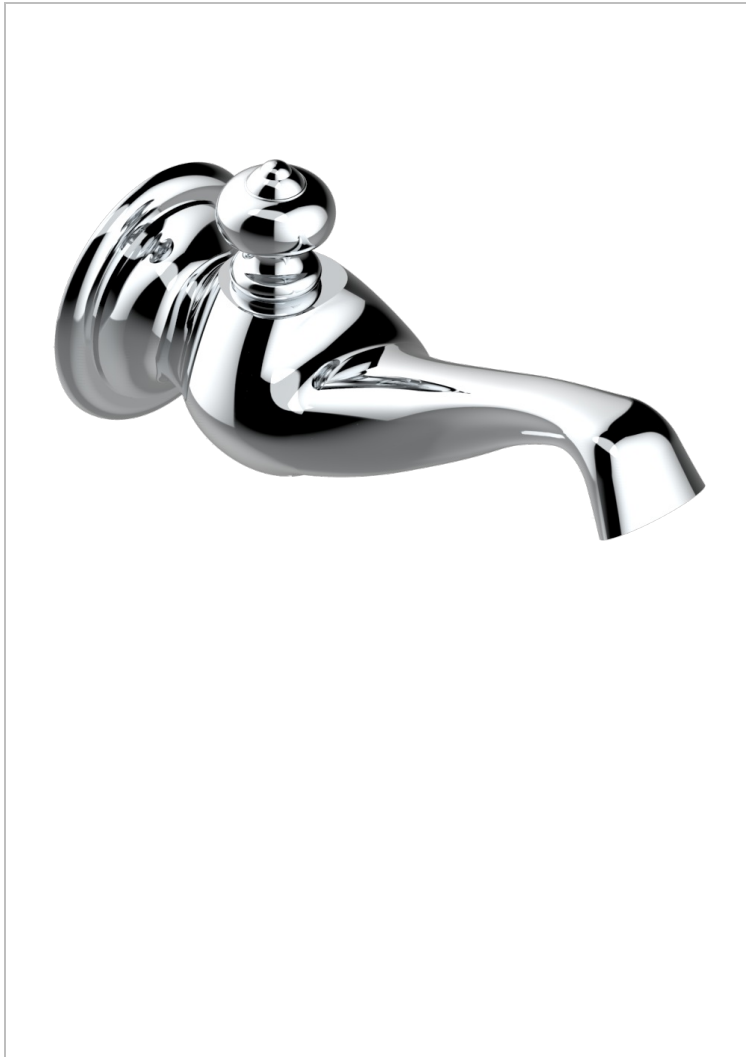

# BROADWAY, HEBEL

A04-43GB

Basin wall spout 3/4 no T junction

THG<sup>®</sup>  
PARIS

48655

23/01/2013

## EIGENSCHAFTEN

- Broadway, Hebel
- Basin wall spout 3/4 no T junction

## VERFÜGBARE OBERFLÄCHEN

Altnickel - H28  
Blassgold - F30  
Blassgold matt unlackiert - F31  
Bronze hell - D01  
Chrom - A02  
Chrom / gold - G02

Chrom matt - C02  
Gold - F01  
Gold matt - F07  
Kupfer altrot matt lackiert - H07  
Mattschwarz keramik - D30  
Natural smoked Brass - A13