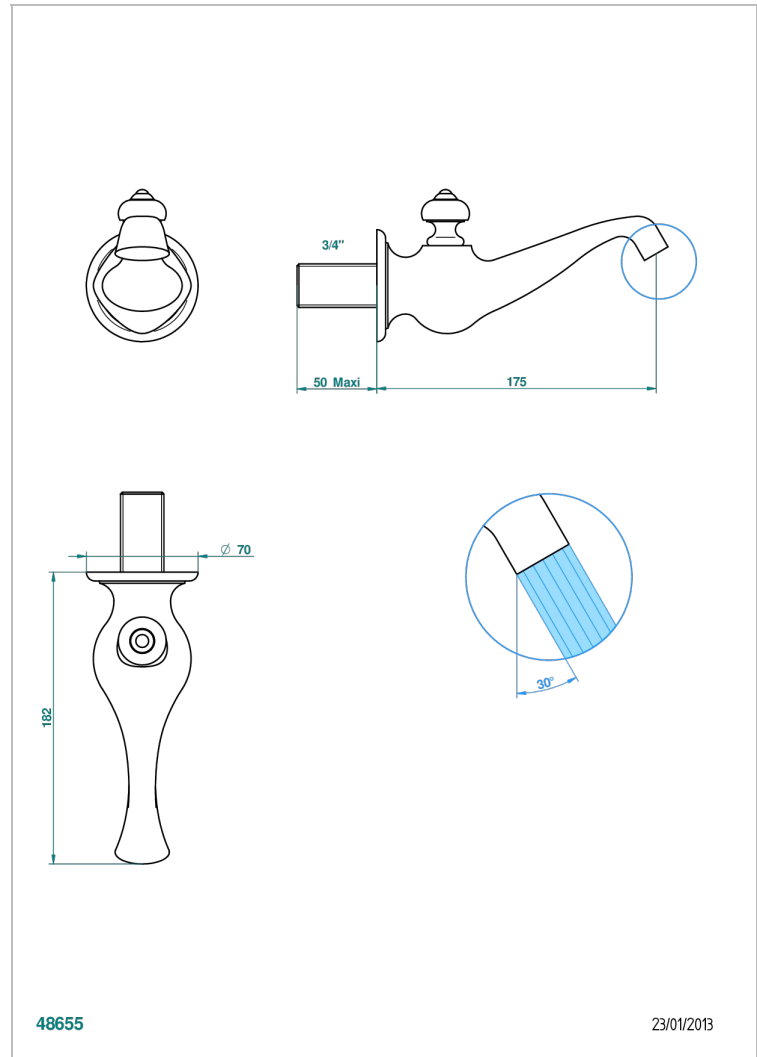

# BROADWAY, HEBEL

A04-43GB

Basin wall spout 3/4 no T junction

THG<sup>®</sup>  
PARIS

48655

23/01/2013

## EIGENSCHAFTEN

- Broadway, Hebel
- Basin wall spout 3/4 no T junction