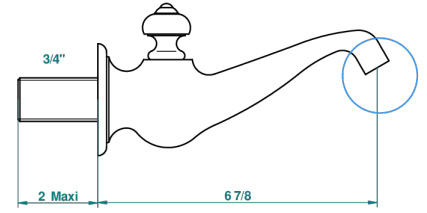

BROADWAY CON MANETAS

A04-43GB

Basin wall spout 3/4 no T junction

THG[®]
PARIS

48655

23/01/2013

CARACTERÍSTICAS

- Broadway con manetas
- Basin wall spout 3/4 no T junction