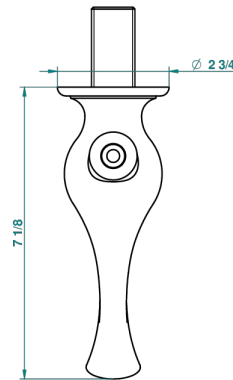

BROADWAY CON MANETAS

A04-43GB

Basin wall spout 3/4 no T junction

THG[®]
PARIS

48655

23/01/2013

CARACTERÍSTICAS

- Broadway con manetas
- Basin wall spout 3/4 no T junction