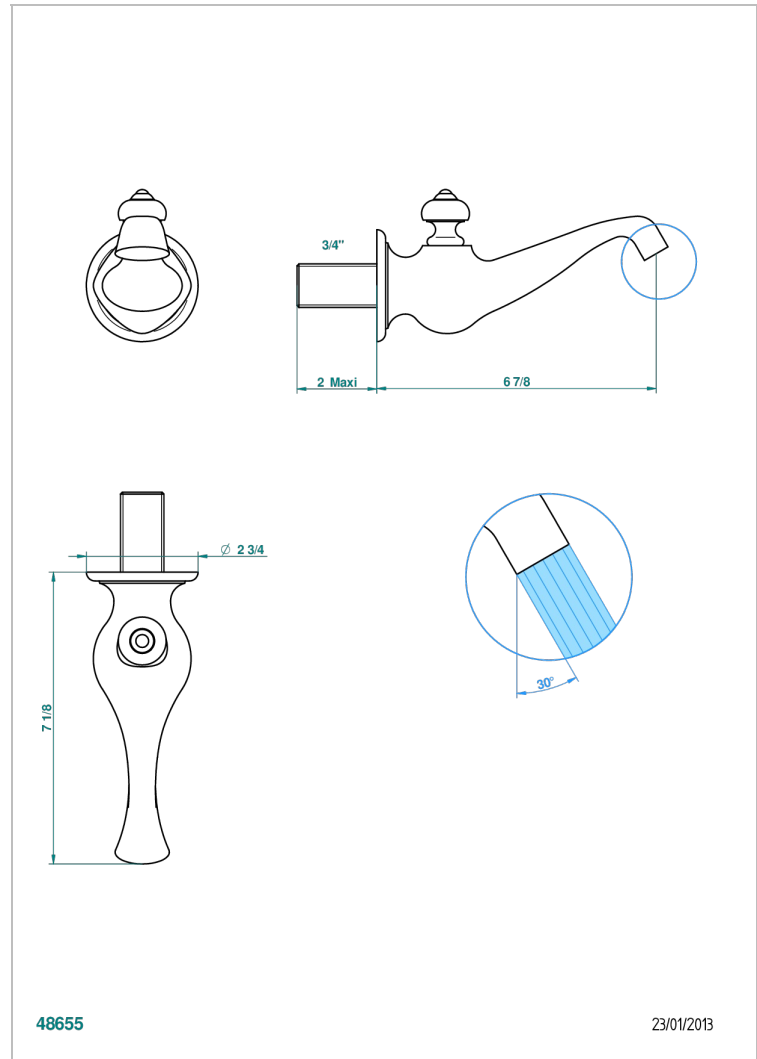

BROADWAY WITH LEVER

A04-43GB

Basin wall spout 3/4 no T junction

THG[®]
PARIS

CHARACTERISTIC

- Broadway with Lever
- Basin wall spout 3/4 no T junction

AVAILABLE FINITIONS

Antique nickel - H28
Black ceram - D30
Blush PVD - H62
Brass color PVD - H49
Brown bronze color PVD - F33
Gold color PVD - H52