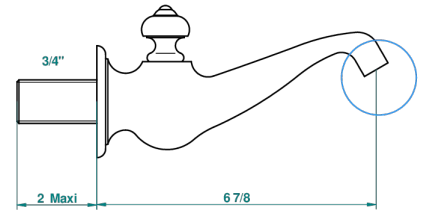

# BROADWAY, HEBEL

A04-43GB

Basin wall spout 3/4 no T junction

THG<sup>®</sup>  
PARIS

48655

23/01/2013

## EIGENSCHAFTEN

- Broadway, Hebel
- Basin wall spout 3/4 no T junction