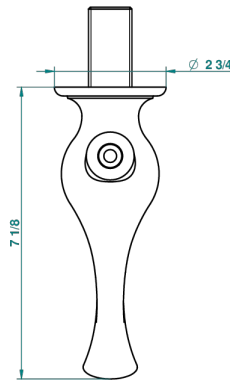

# BROADWAY, HEBEL

A04-43GB

Basin wall spout 3/4 no T junction

THG<sup>®</sup>  
PARIS

48655

23/01/2013

## EIGENSCHAFTEN

- Broadway, Hebel
- Basin wall spout 3/4 no T junction