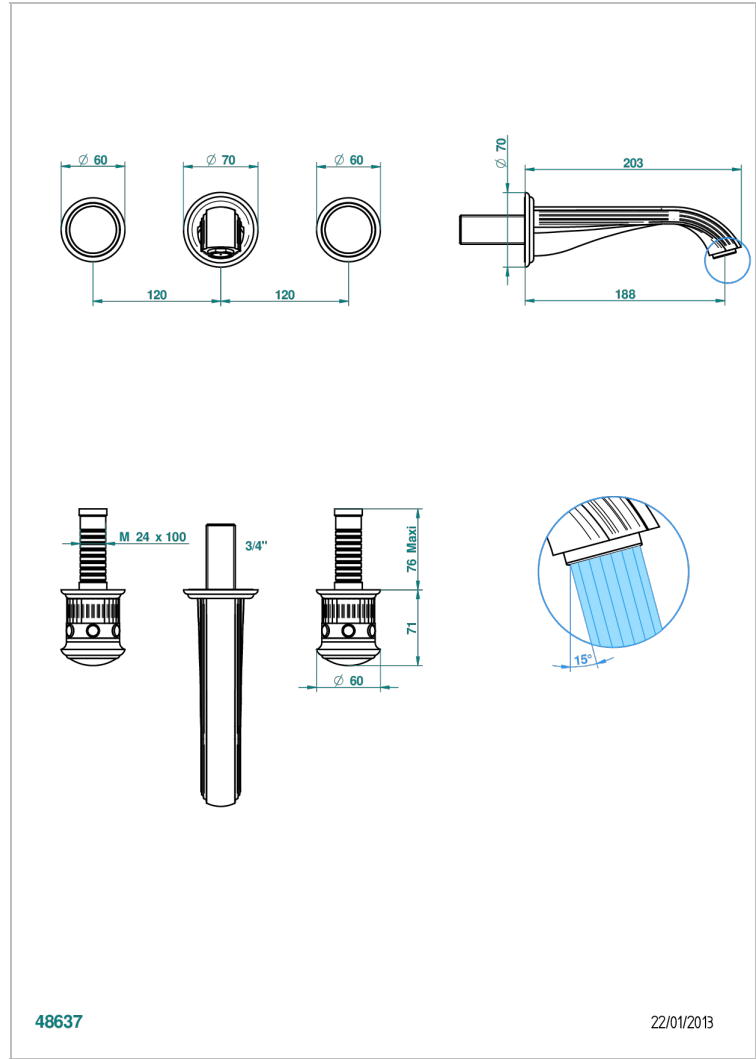

TROCADERO LAPIS LAZULI

U7B-41GB

Trim for wall mounted 3-hole bath set only

THG[®]
PARIS

48637

22/01/2013

CHARACTERISTIC

- Trocadéro Lapis Lazuli
- Trim for wall mounted 3-hole bath set only

TECHNICAL SPECS

- Recommandé : 3 bars (max. 5 bars) - Advised : 43,5 psi (max. 72 psi)
- Bec : 35 l/min à 3 bars
- Spout : 9.26 gpm at 43.5 psi

RELATED SKU'S

- Ref. G00-40AM/US Rough parts for wall set (one counter clockwise and one clockwise cartridges)