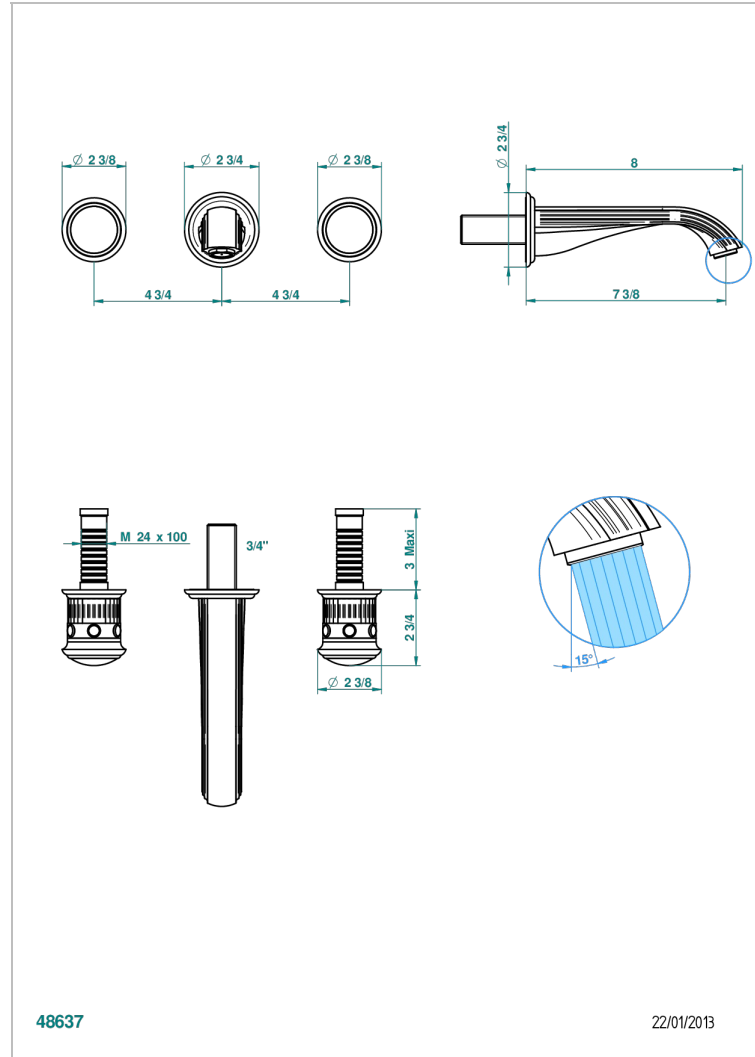

TROCADERO LAPIS LAZULI

U7B-41GB

Trim for wall mounted 3-hole bath set only

48637

22/01/2013

CHARACTERISTIC

- Trocadéro Lapis Lazuli
- Trim for wall mounted 3-hole bath set only

TECHNICAL SPECS

- Recommandé : 3 bars (max. 5 bars) - Advised : 43,5 psi (max. 72 psi)
- Bec : 35 l/min à 3 bars
- Spout : 9.26 gpm at 43.5 psi

RELATED SKU'S

- Ref. G00-40AM/US Rough parts for wall set (one counter clockwise and one clockwise cartridges)