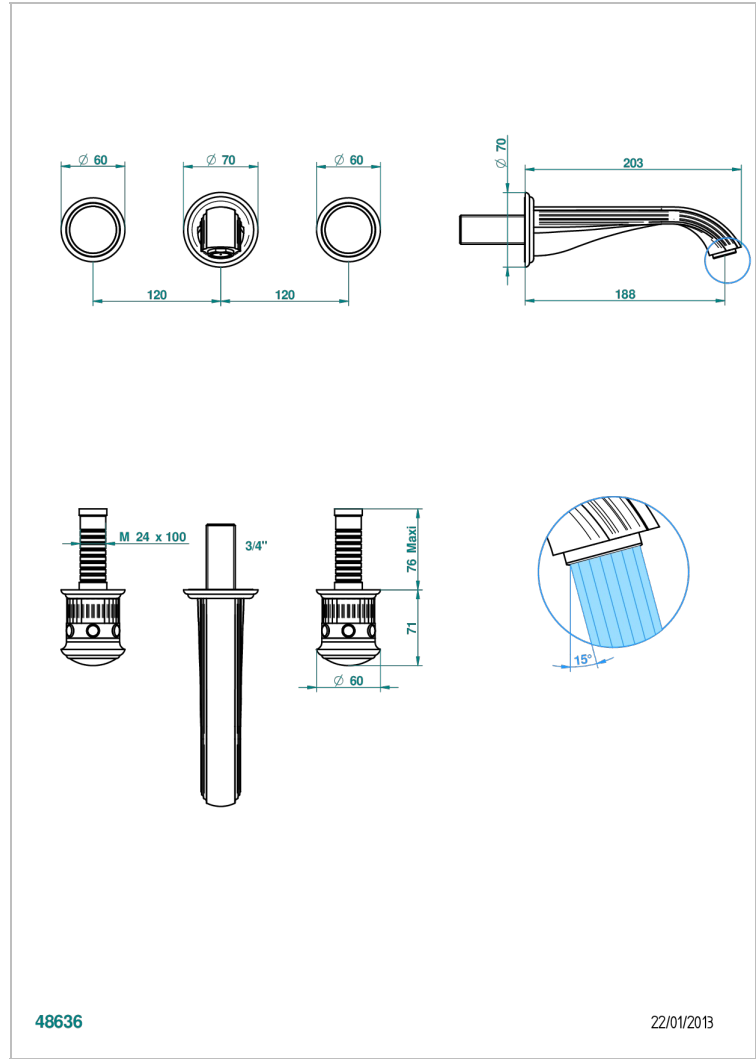

# TROCADERO LAPIS LAZULI

U7B-40GBUS

Trim for wall mounted 3-hole lavatory set only

THG<sup>®</sup>  
PARIS

48636

22/01/2013

## CHARACTERISTIC

- Trocadero Lapis Lazuli
- Trim for wall mounted 3-hole lavatory set only

## RELATED SKU'S

- Ref. G00-40AM/US Rough parts for wall set (one counter clockwise and one clockwise cartridges)