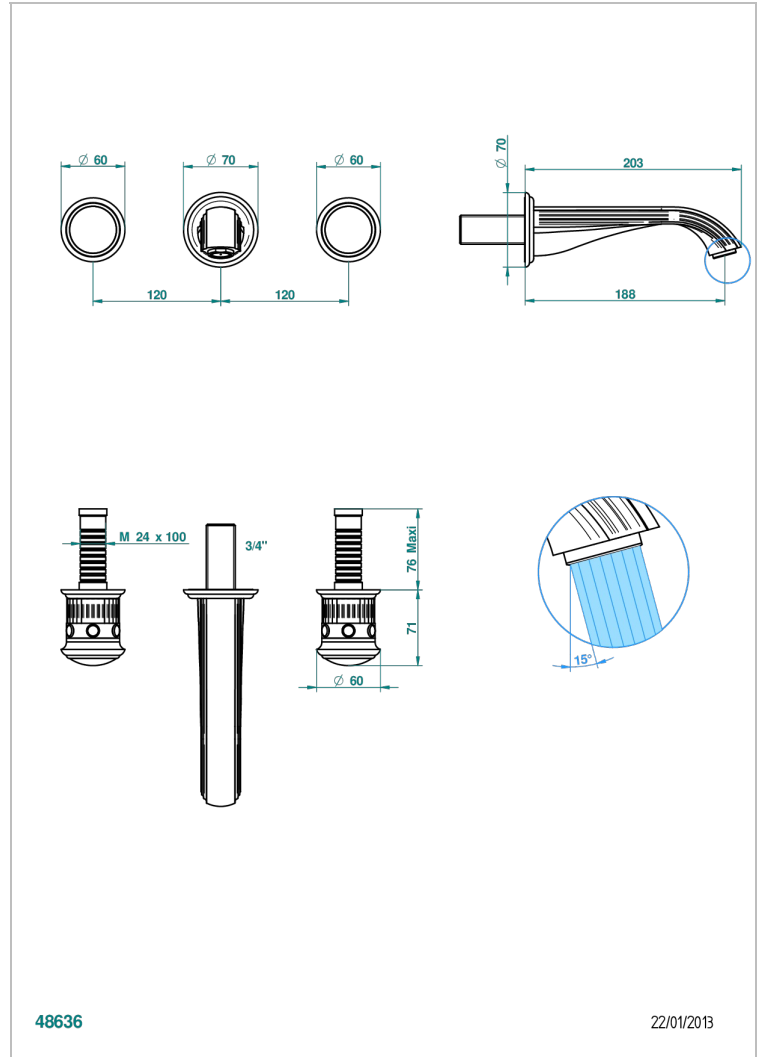

# TROCADERO LAPIS LAZULI

U7B-40GB

Trim only for wall mounted 3-hole basin mixer

THG<sup>®</sup>  
PARIS

## CHARACTERISTIC

- Trocadéro Lapis Lazuli
- Trim only for wall mounted 3-hole basin mixer

## RELATED SKU'S

- Ref. G00-40AC Rough parts for wall mounted 3 hole mixer, cross handle version
- Ref. G00-40AM Rough parts for wall mounted 3 hole mixer, lever handle version

## AVAILABLE FINITIONS

Antique nickel - H28  
Black ceram - D30  
Blush PVD - H62  
Brass color PVD - H49  
Brown bronze color PVD - F33  
Gold color PVD - H52

Graphite PVD - H64  
Matt Umber PVD - H67  
Matt blush PVD - H60  
Matt brass color PVD - H50  
Matt brown bronze color PVD - F34  
Matt chrome - C02