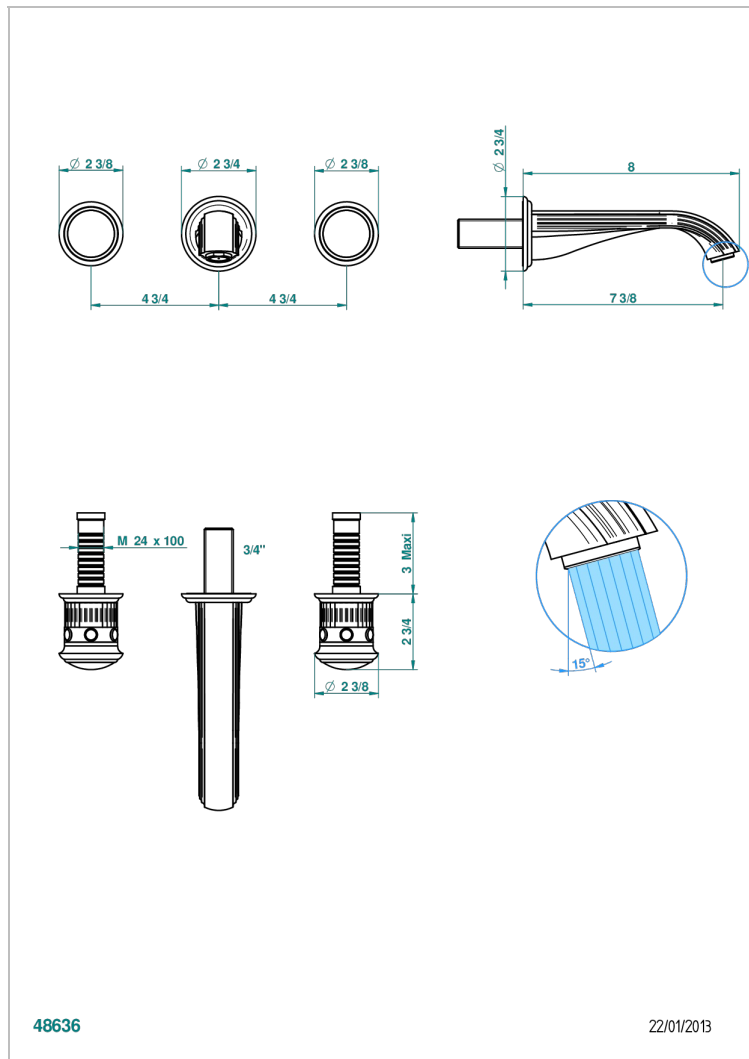

TROCADERO LAPIS LAZULI

U7B-40GB

Trim only for wall mounted 3-hole basin mixer

THG[®]
PARIS

CHARACTERISTIC

- Trocadéro Lapis Lazuli
- Trim only for wall mounted 3-hole basin mixer

TECHNICAL SPECS

- Recommandé : 3 bars (max. 5 bars) - Advised : 43,5 psi (max. 72 psi)
- 15 l/min à 3 bars (4 gpm at 43.5 psi)

RELATED SKU'S

- Ref. G00-40AC Rough parts for wall mounted 3 hole mixer, cross handle version
- Ref. G00-40AM Rough parts for wall mounted 3 hole mixer, lever handle version

AVAILABLE FINITIONS

Antique nickel - H28
Black ceram - D30
Blush PVD - H62
Brass color PVD - H49
Brown bronze color PVD - F33
Gold color PVD - H52