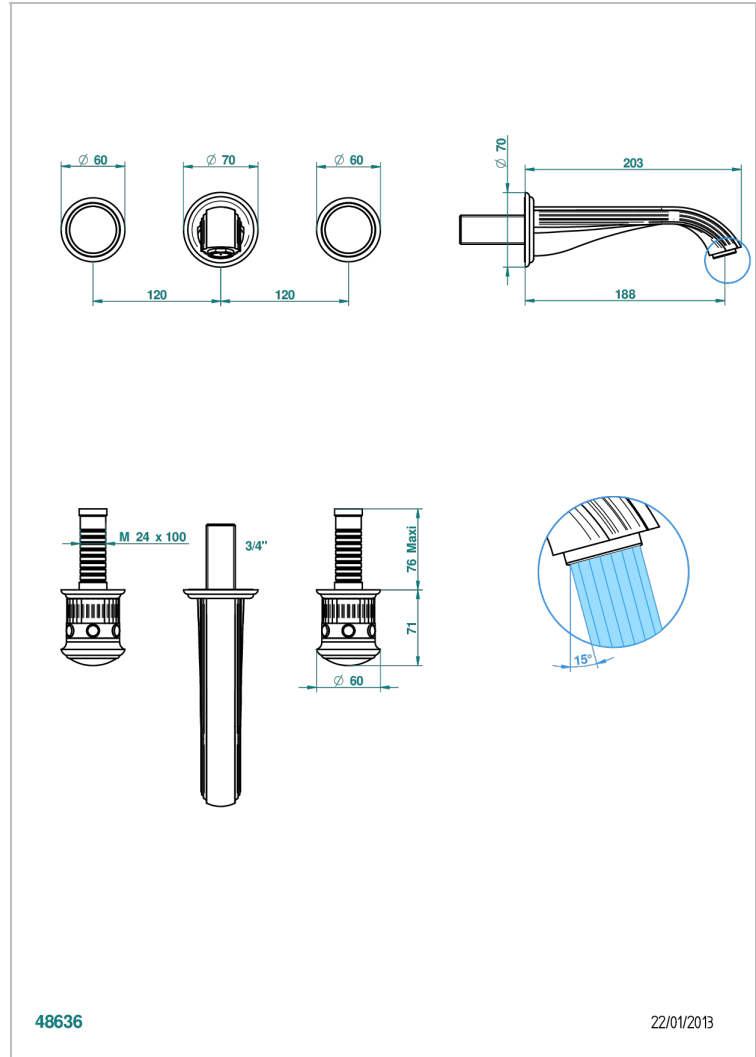

# TROCADERO LAPIS LAZULI

U7B-40GB

Trim only for wall mounted 3-hole basin mixer

THG<sup>®</sup>  
PARIS

## CHARACTERISTIC

- Trocadéro Lapis Lazuli
- Trim only for wall mounted 3-hole basin mixer

## RELATED SKU'S

- Ref. G00-40AC Rough parts for wall mounted 3 hole mixer, cross handle version
- Ref. G00-40AM Rough parts for wall mounted 3 hole mixer, lever handle version