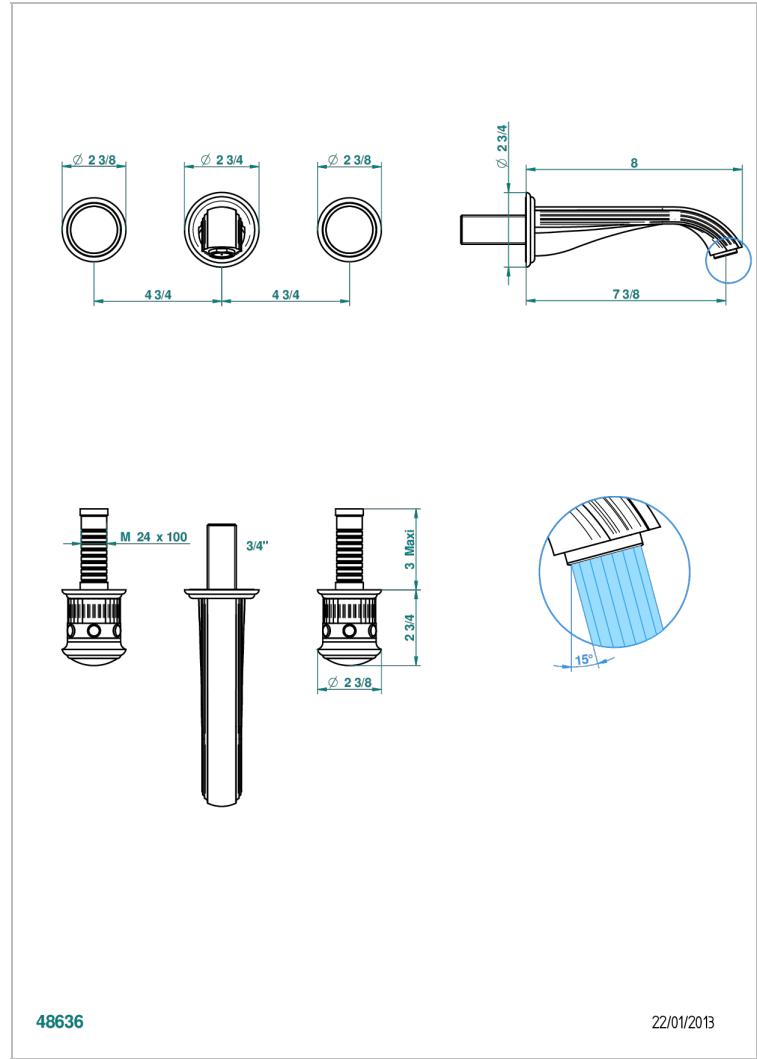

TROCADERO LAPIS LAZULI

U7B-40GB

Trim only for wall mounted 3-hole basin mixer

CHARACTERISTIC

- Trocadéro Lapis Lazuli
- Trim only for wall mounted 3-hole basin mixer

TECHNICAL SPECS

- Recommandé : 3 bars (max. 5 bars) - Advised : 43,5 psi (max. 72 psi)
- 15 l/min à 3 bars (4 gpm at 43.5 psi)

RELATED SKU'S

- Ref. G00-40AC Rough parts for wall mounted 3 hole mixer, cross handle version
- Ref. G00-40AM Rough parts for wall mounted 3 hole mixer, lever handle version

AVAILABLE FINITIONS

Antique nickel - H28
Black ceram - D30
Blush PVD - H62
Brass color PVD - H49
Brown bronze color PVD - F33
Gold color PVD - H52