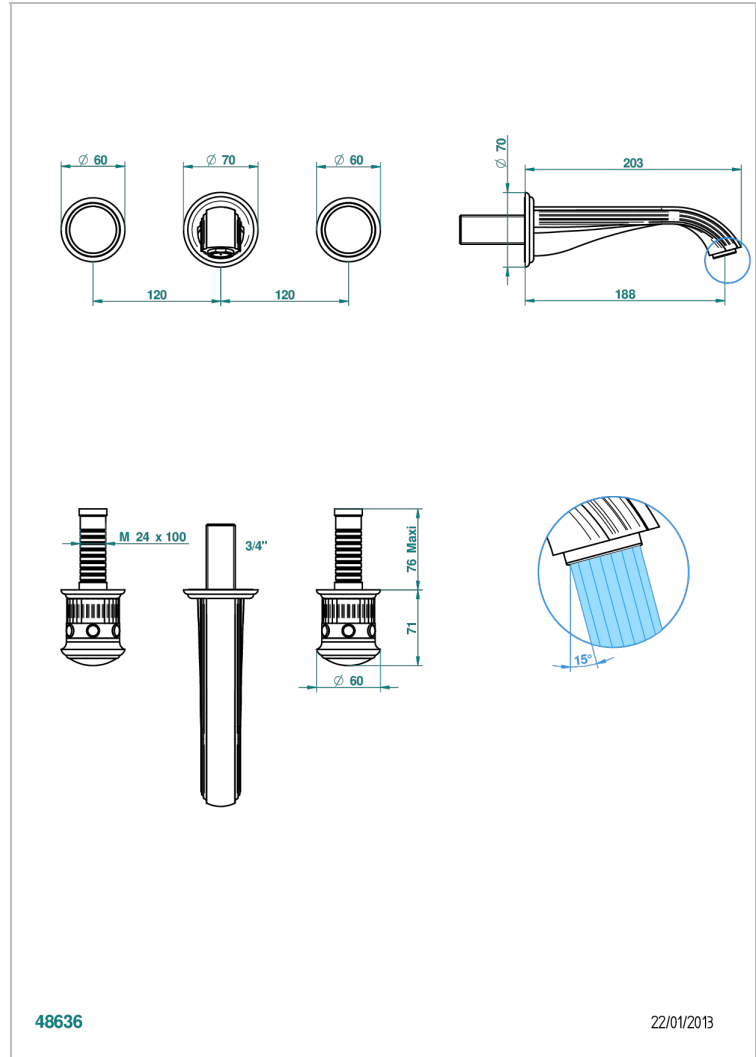

TROCADERO LAPIS LAZULI

U7B-40GB

Trim only for wall mounted 3-hole basin mixer

THG[®]
PARIS

CHARACTERISTIC

- Trocadéro Lapis Lazuli
- Trim only for wall mounted 3-hole basin mixer

TECHNICAL SPECS

- Recommandé : 3 bars (max. 5 bars) - Advised : 43,5 psi (max. 72 psi)
- 15 l/min à 3 bars (4 gpm at 43.5 psi)

RELATED SKU'S

- Ref. G00-40AC Rough parts for wall mounted 3 hole mixer, cross handle version
- Ref. G00-40AM Rough parts for wall mounted 3 hole mixer, lever handle version

AVAILABLE FINITIONS

Antique nickel - H28
Black ceram - D30
Blush PVD - H62
Brass color PVD - H49
Brown bronze color PVD - F33
Gold color PVD - H52