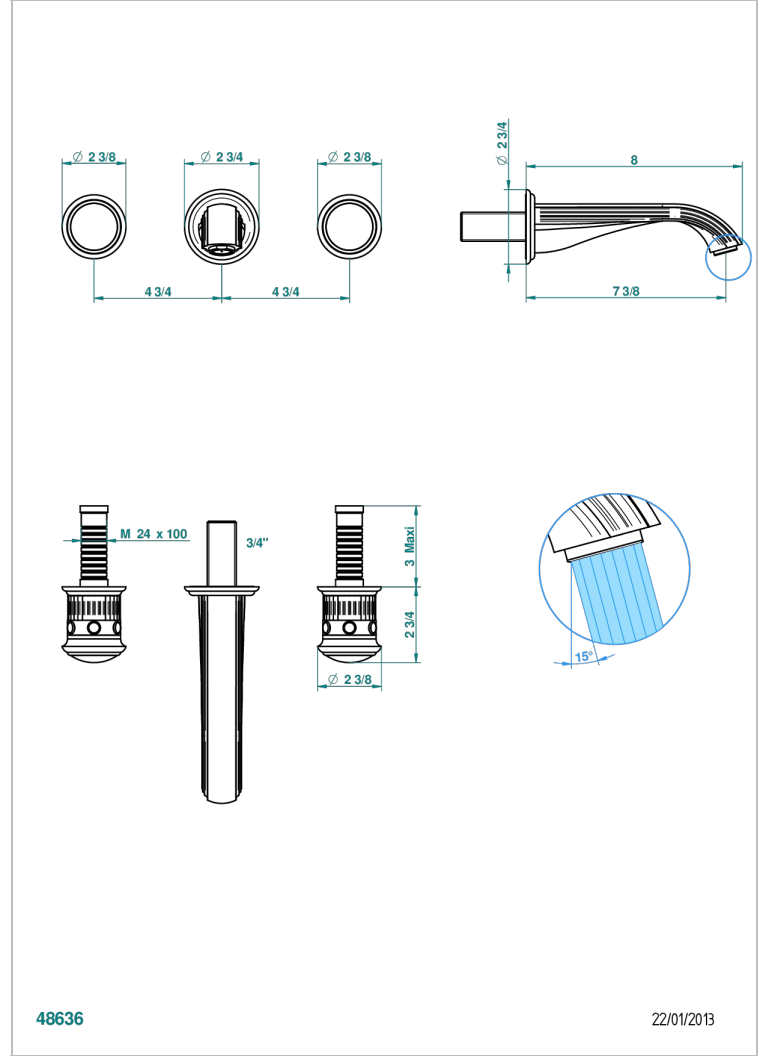

# TROCADERO LAPIS LAZULI

U7B-40GB

Trim only for wall mounted 3-hole basin mixer

THG<sup>®</sup>  
PARIS

## CHARACTERISTIC

- Trocadéro Lapis Lazuli
- Trim only for wall mounted 3-hole basin mixer

## RELATED SKU'S

- Ref. G00-40AC Rough parts for wall mounted 3 hole mixer, cross handle version
- Ref. G00-40AM Rough parts for wall mounted 3 hole mixer, lever handle version