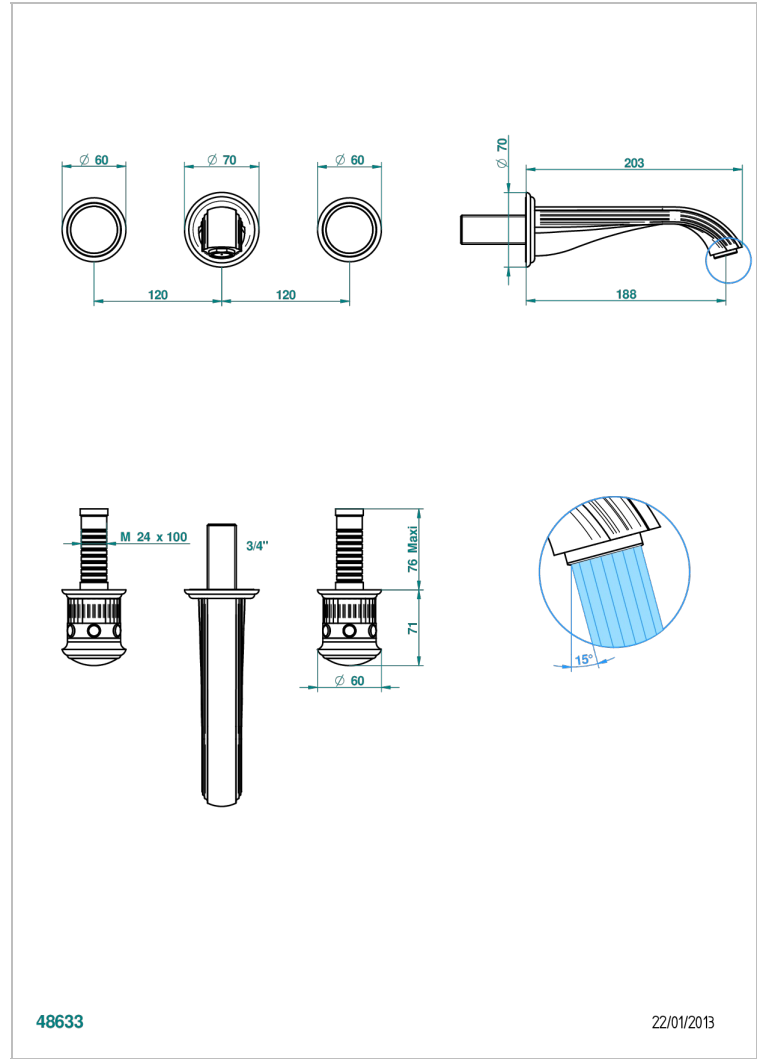

# TROCADERO MALACHITE

U7A-41GB

Trim for wall mounted 3-hole bath set only

THG<sup>®</sup>  
PARIS

48633

22/01/2013

## CHARACTERISTIC

- Trocadéro Malachite
- Trim for wall mounted 3-hole bath set only

## TECHNICAL SPECS

- Recommandé : 3 bars (max. 5 bars) - Advised : 43,5 psi (max. 72 psi)
- Bec : 35 l/min à 3 bars
- Spout : 9.26 gpm at 43.5 psi

## RELATED SKU'S

- Ref. G00-40AM/US Rough parts for wall set (one counter clockwise and one clockwise cartridges)