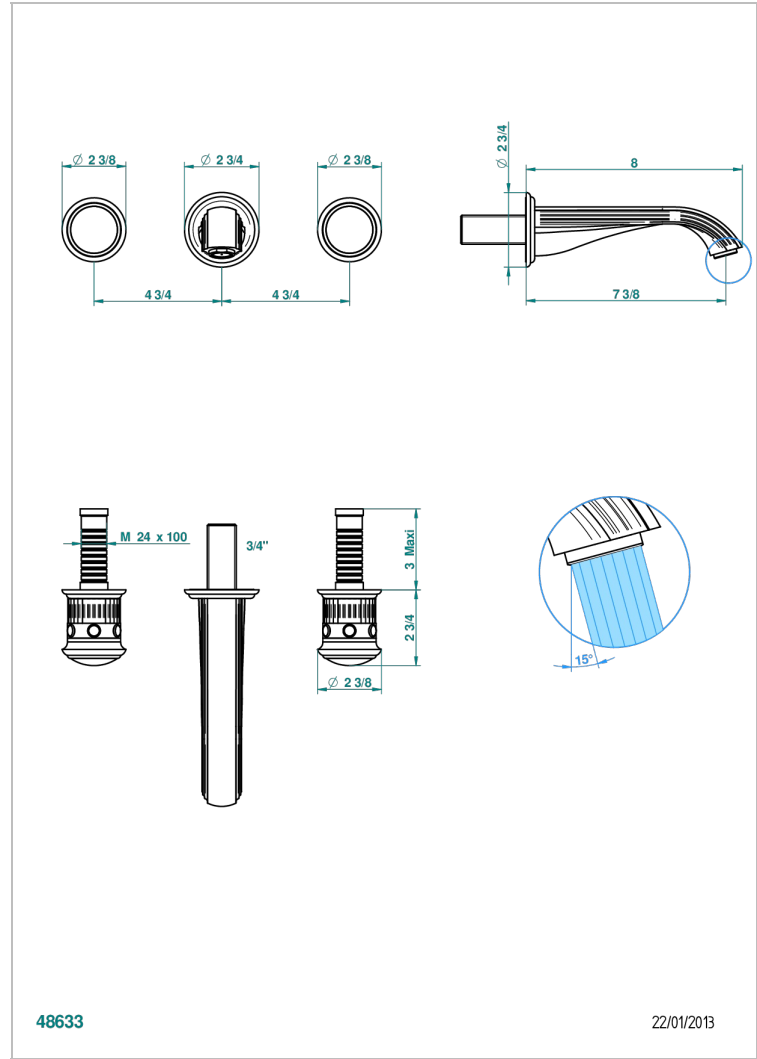

TROCADERO MALACHITE

U7A-41GB

Trim for wall mounted 3-hole bath set only

THG[®]
PARIS

48633

22/01/2013

CHARACTERISTIC

- Trocadéro Malachite
- Trim for wall mounted 3-hole bath set only

TECHNICAL SPECS

- Recommandé : 3 bars (max. 5 bars) - Advised : 43,5 psi (max. 72 psi)
- Bec : 35 l/min à 3 bars
- Spout : 9.26 gpm at 43.5 psi

RELATED SKU'S

- Ref. G00-40AM/US Rough parts for wall set (one counter clockwise and one clockwise cartridges)